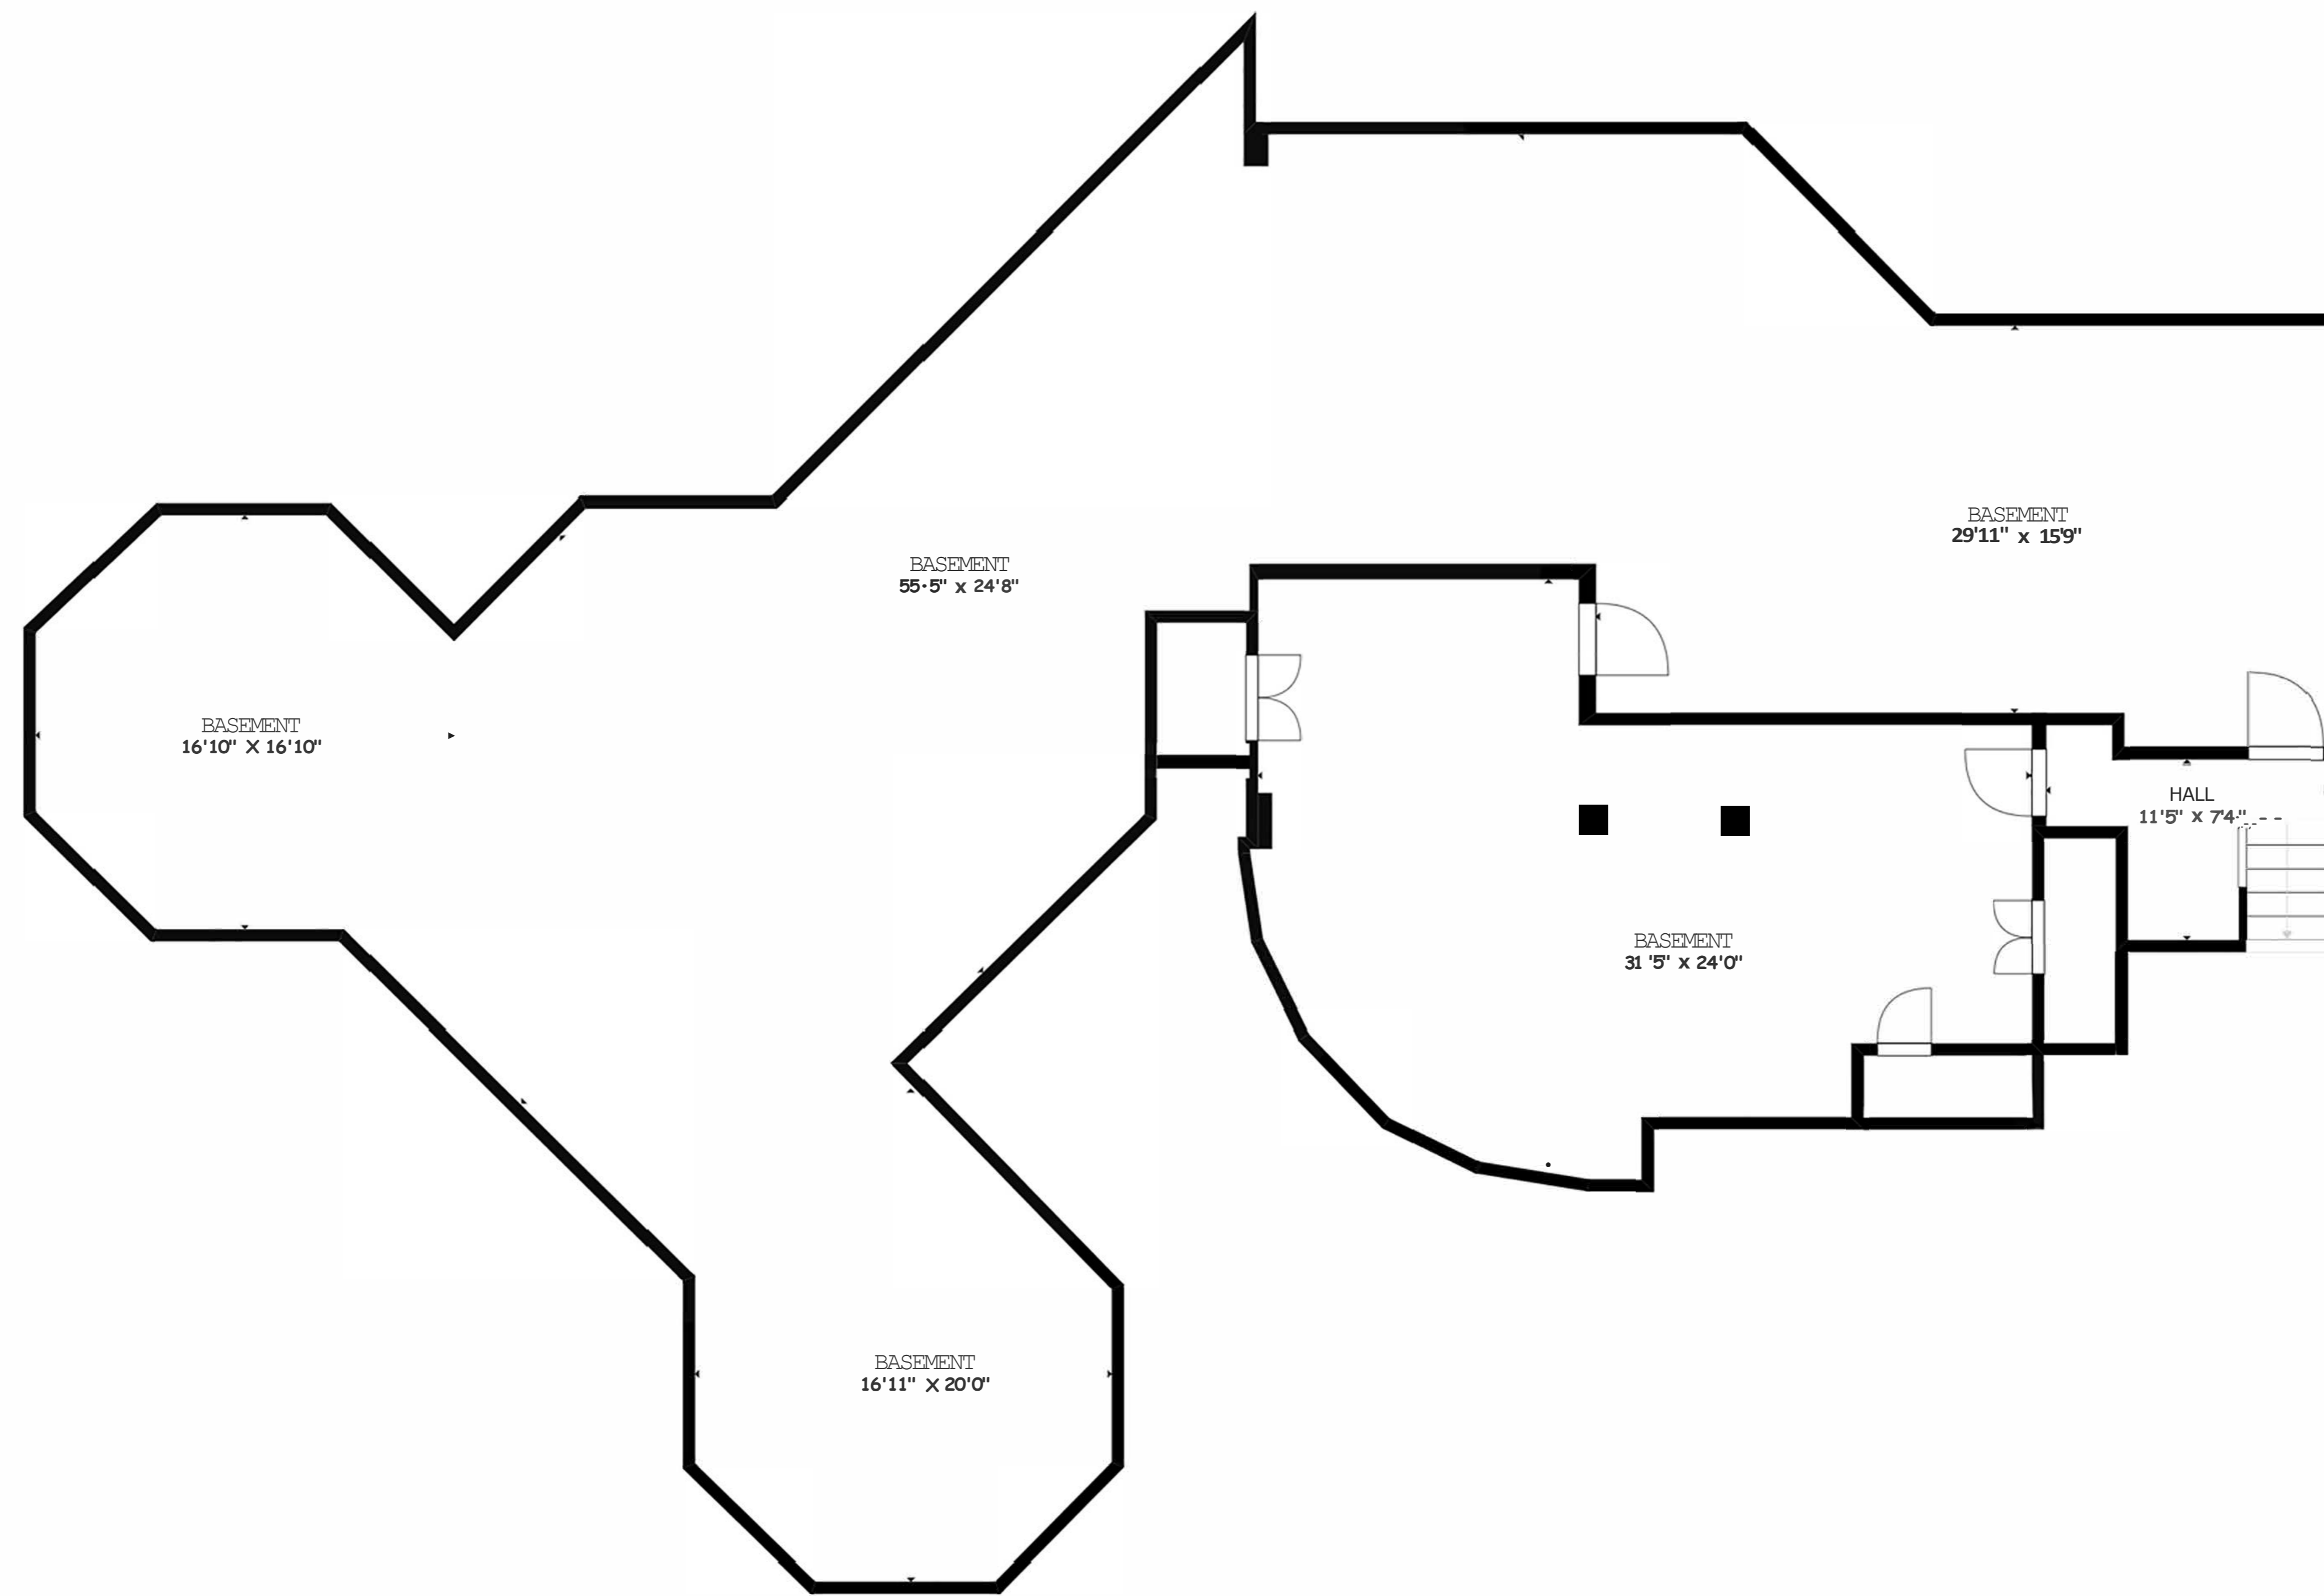

22020 BENDERS LANE
SHERWOOD, MARYLAND 21665

FLOOR 1

22020 BENDERS LANE
SHERWOOD, MARYLAND 21665

FLOOR 2 & 3

SIZES AND DIMENSIONS ARE APPROXIMATE, ACTUAL MAY VARY.

22020 BENDERS LANE
SHERWOOD, MARYLAND 21665

BASEMENT