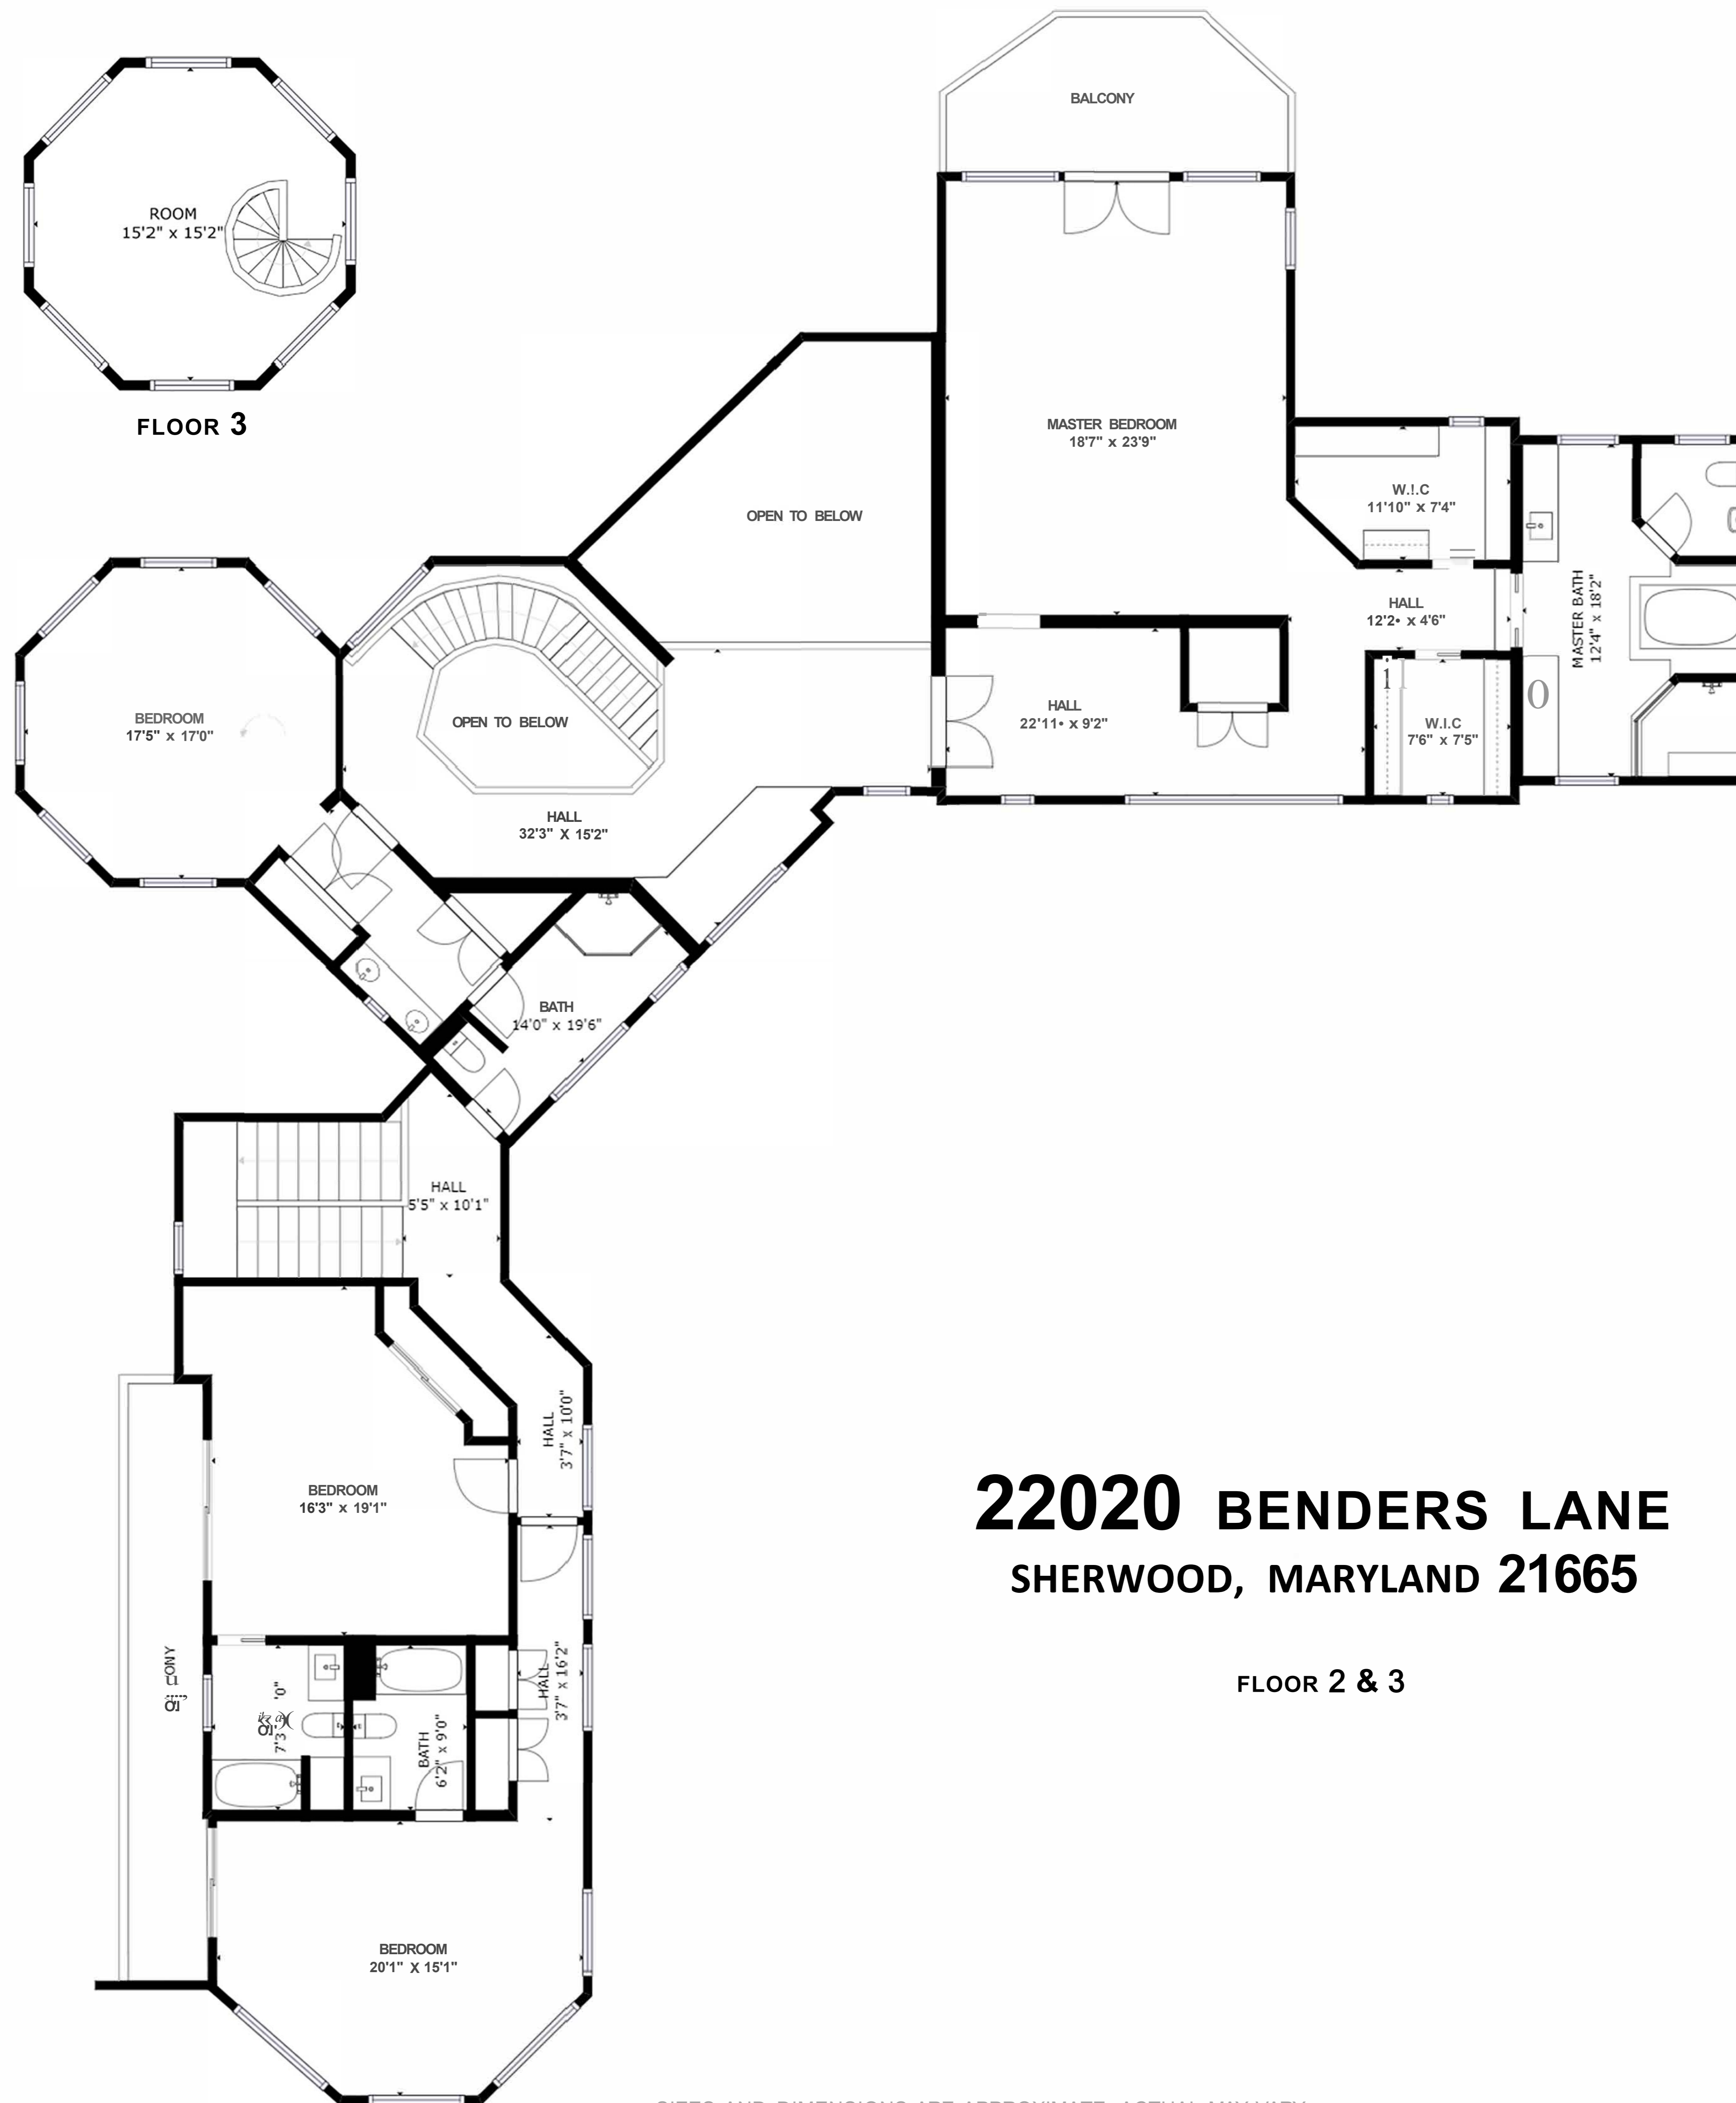

22020 BENDERS LANE
SHERWOOD, MARYLAND 21665

FLOOR 1

22020 BENDERS LANE
SHERWOOD, MARYLAND 21665

FLOOR 2 & 3

SIZES AND DIMENSIONS ARE APPROXIMATE, ACTUAL MAY VARY.

22020 BENDERS LANE
SHERWOOD, MARYLAND 21665

BASEMENT