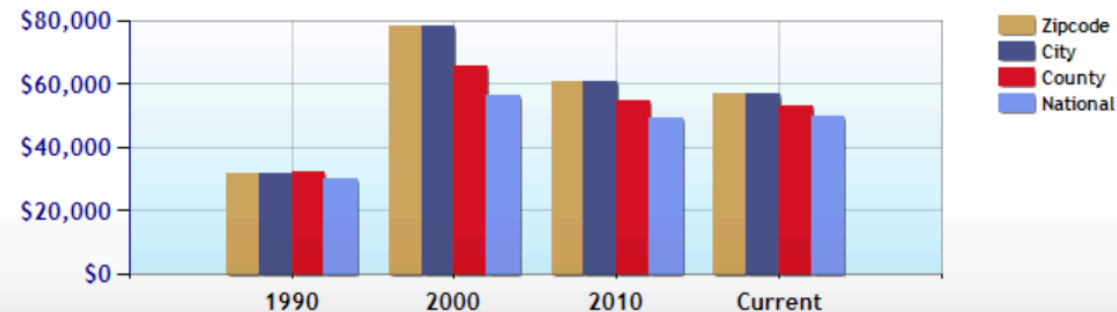

**Demographics near Zip Code 21663**

	Zipcode	City	County	National
? Population	3,389	3,389	37,790	328,288,910
? Population Density	277.3	277.3	140.7	92.9
? Percent Male	45.0%	45.0%	48.0%	49.0%
? Percent Female	55.0%	55.0%	52.0%	51.0%
? Median Age	59.5	59.5	48.4	38.6
? People per Household	2.1	2.1	2.3	2.6
? Median Household Income	\$56,754	\$56,754	\$53,368	\$50,013
? Average Income per Capita	\$48,946	\$48,946	\$40,077	\$30,709

Population - Thirty Year Chart

Population Age vs Total Population - Thirty Year Chart

Household Income - Thirty Year Chart

Median Age - Thirty Year Chart

Median Personal Income - Thirty Year Chart

Household Breakdown - Thirty Year Chart