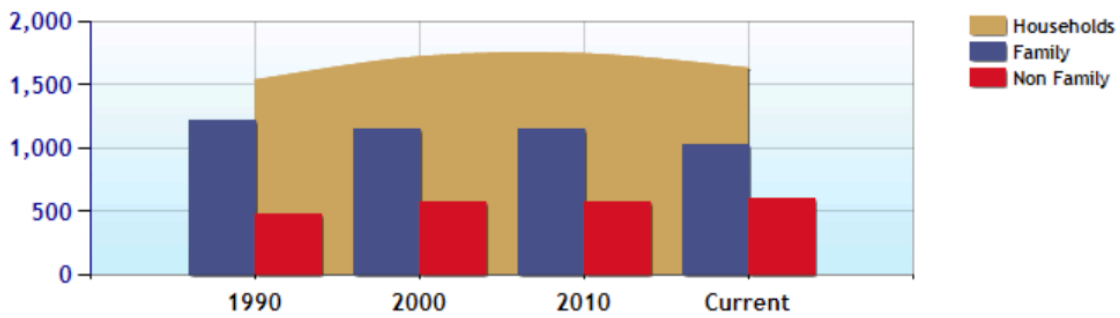

**Demographics near Zip Code 21663**

	Zipcode	City	County	National
? Population	3,389	3,389	37,790	328,288,910
? Population Density	277.3	277.3	140.7	92.9
? Percent Male	45.0%	45.0%	48.0%	49.0%
? Percent Female	55.0%	55.0%	52.0%	51.0%
? Median Age	59.5	59.5	48.4	38.6
? People per Household	2.1	2.1	2.3	2.6
? Median Household Income	\$56,754	\$56,754	\$53,368	\$50,013
? Average Income per Capita	\$48,946	\$48,946	\$40,077	\$30,709

Population - Thirty Year Chart

Population Age vs Total Population - Thirty Year Chart

Household Income - Thirty Year Chart

Median Age - Thirty Year Chart

Median Personal Income - Thirty Year Chart

Household Breakdown - Thirty Year Chart

Male/Female Ratio for Zipcode 21663