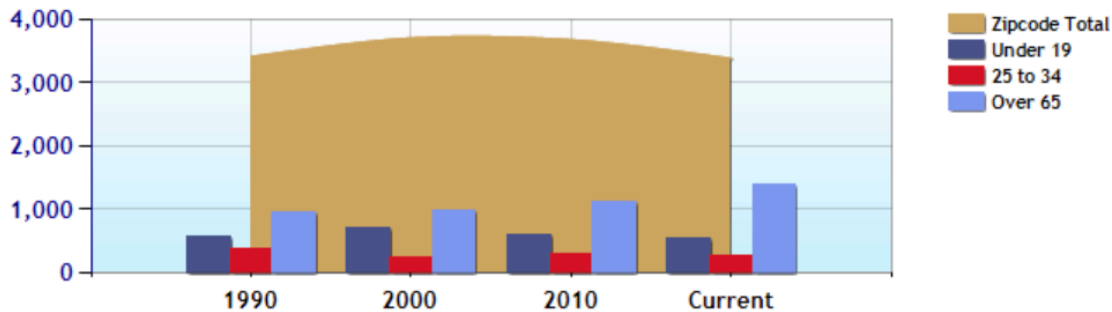

**Demographics near Zip Code 21663**

	Zipcode	City	County	National
? Population	3,389	3,389	37,790	328,288,910
? Population Density	277.3	277.3	140.7	92.9
? Percent Male	45.0%	45.0%	48.0%	49.0%
? Percent Female	55.0%	55.0%	52.0%	51.0%
? Median Age	59.5	59.5	48.4	38.6
? People per Household	2.1	2.1	2.3	2.6
? Median Household Income	\$56,754	\$56,754	\$53,368	\$50,013
? Average Income per Capita	\$48,946	\$48,946	\$40,077	\$30,709

Population - Thirty Year Chart

Population Age vs Total Population - Thirty Year Chart

Household Income - Thirty Year Chart

Median Age - Thirty Year Chart

Median Personal Income - Thirty Year Chart

Household Breakdown - Thirty Year Chart