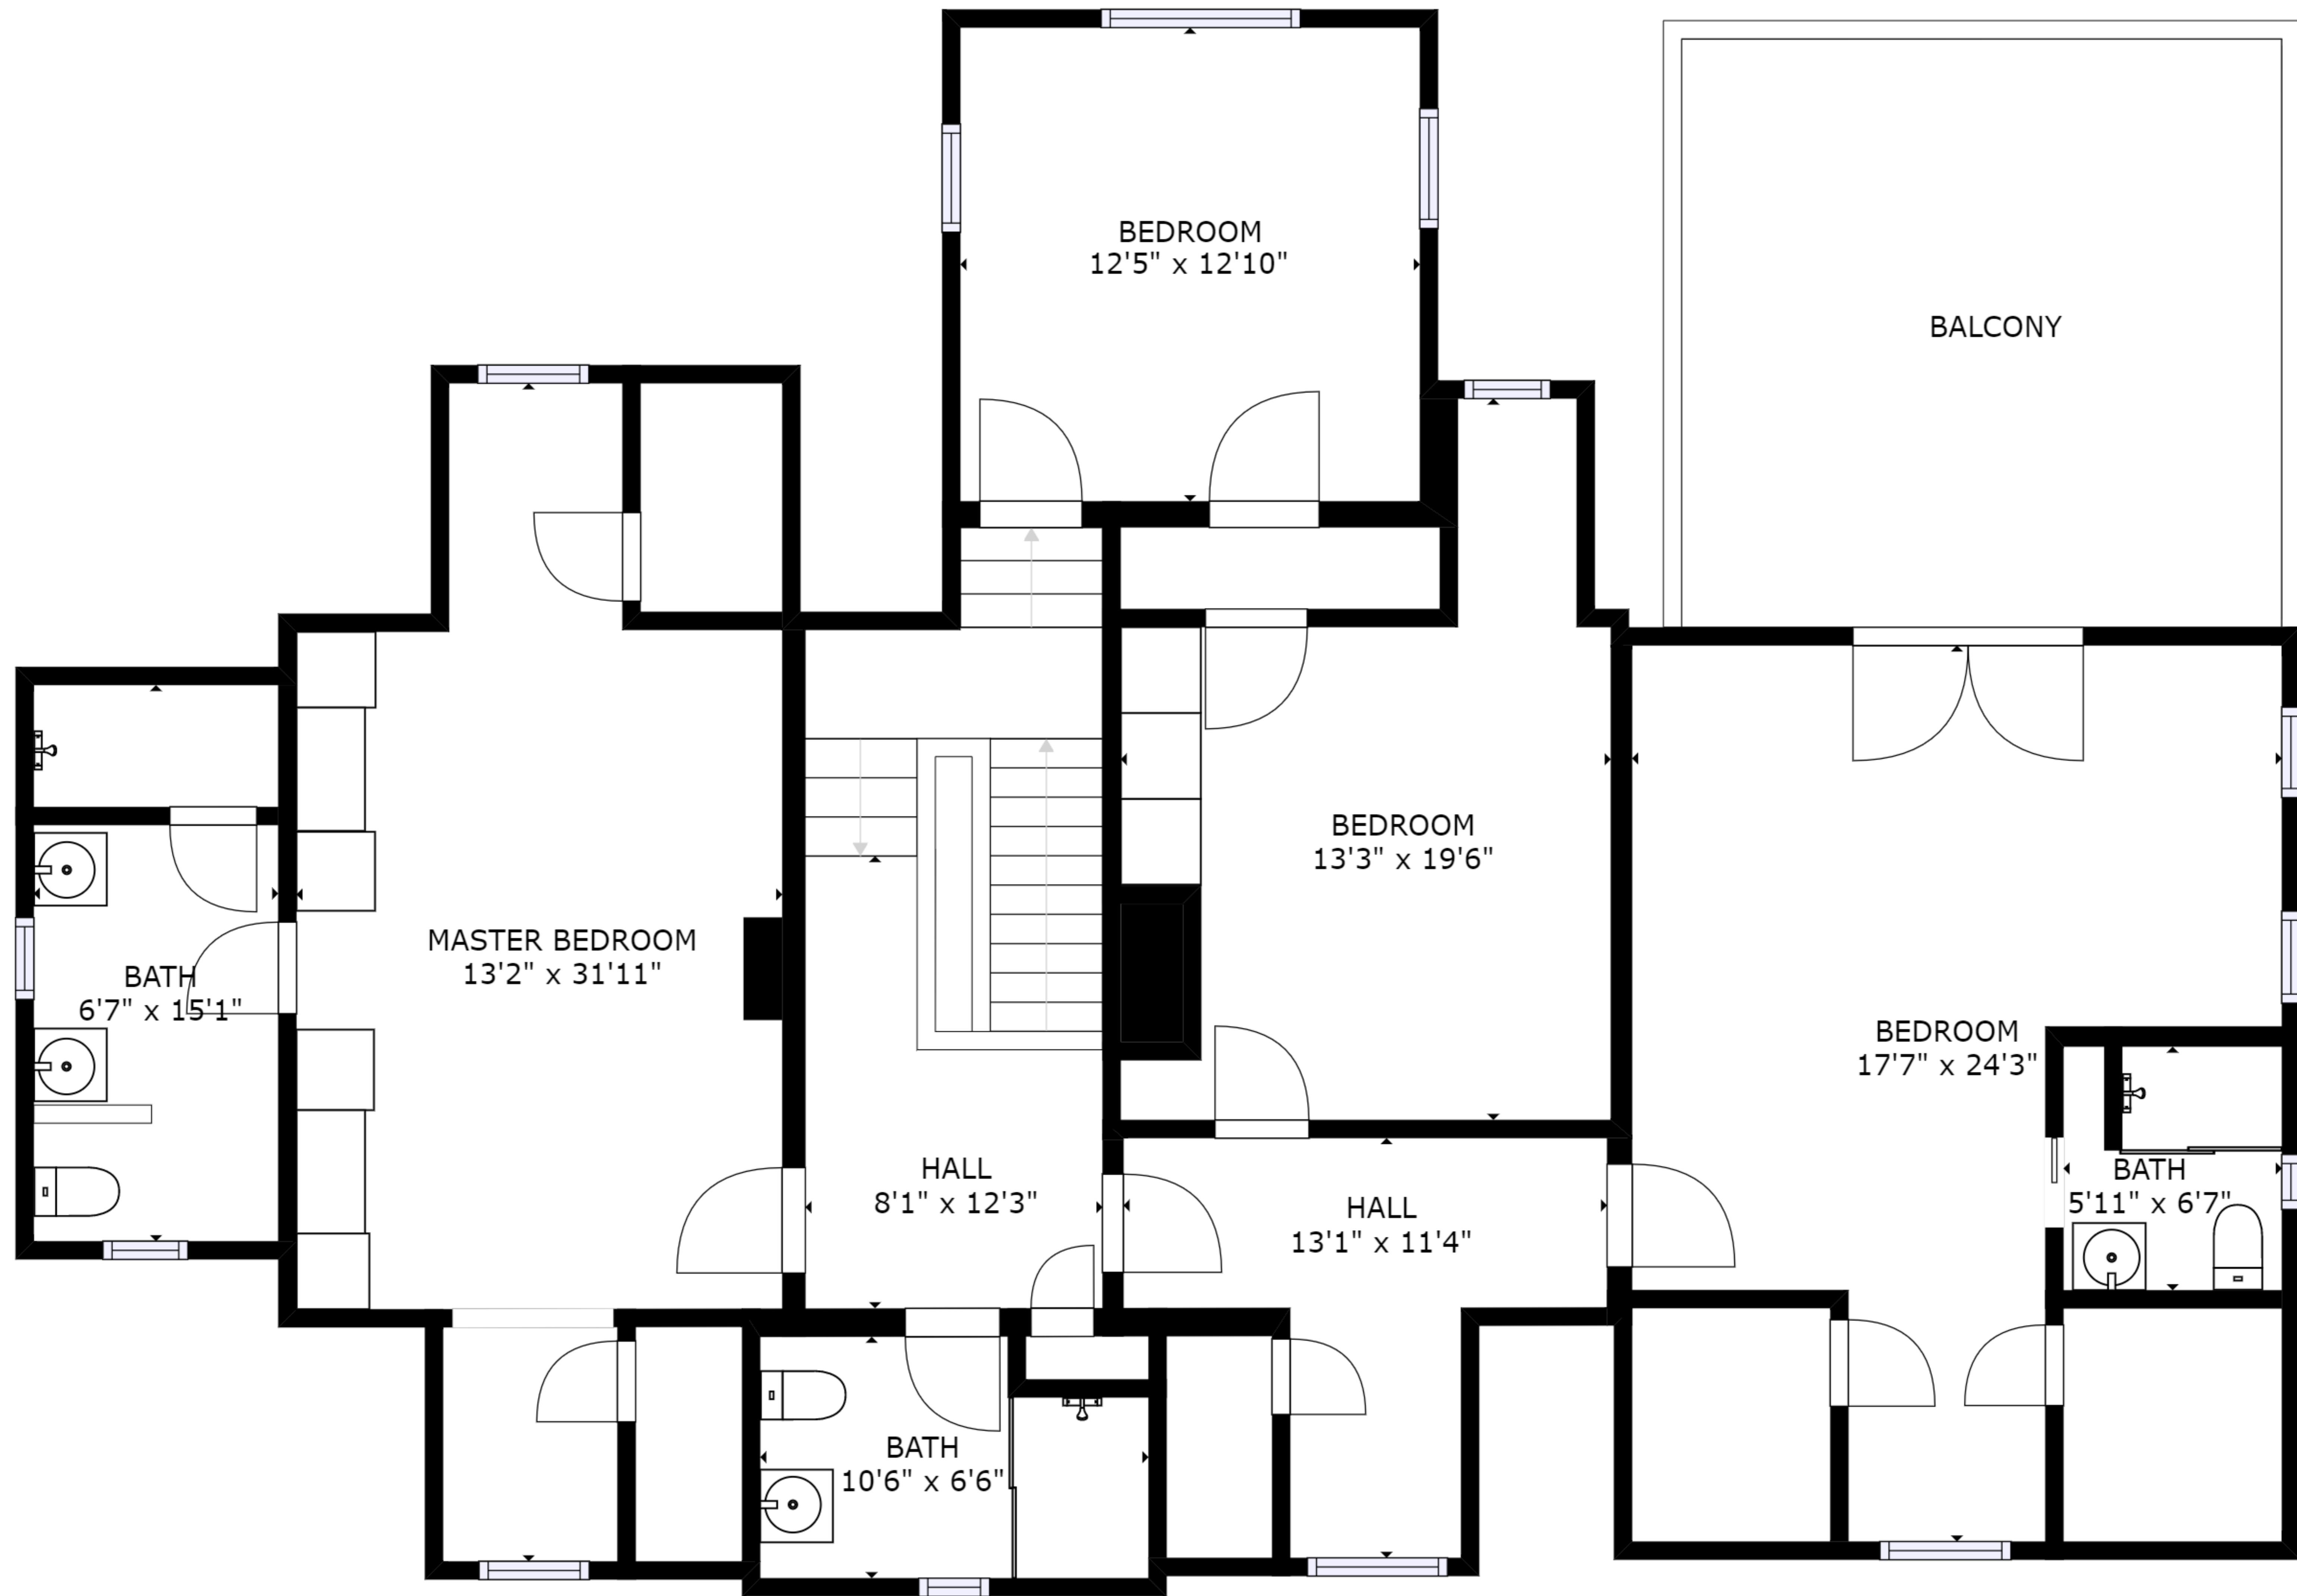

1713 Town Point Road
Cambridge, Maryland 21613

**1713 Town Point Road
Cambridge, Maryland 21613**