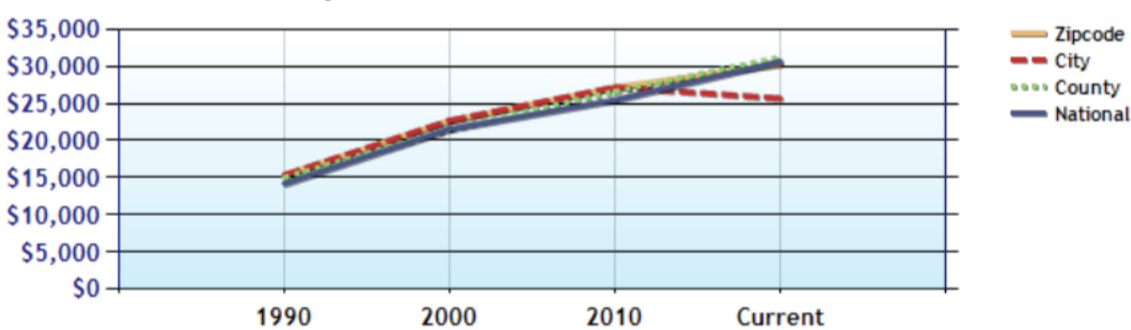

## Demographics near Zip Code 21620

	Zipcode	City	County	National
Population	13,187	5,312	20,255	328,288,910
Population Density	112.9	2,045.7	73.1	92.9
Percent Male	47.0%	44.0%	48.0%	49.0%
Percent Female	53.0%	56.0%	52.0%	51.0%
Median Age	41.9	32.9	45.0	38.6
People per Household	2.3	2.0	2.3	2.6
Median Household Income	\$49,202	\$40,887	\$49,475	\$50,013
Average Income per Capita	\$30,350	\$25,748	\$31,264	\$30,709

Population - Thirty Year Chart

Population Age vs Total Population - Thirty Year Chart

Household Income - Thirty Year Chart

Median Age - Thirty Year Chart

Median Personal Income - Thirty Year Chart

Household Breakdown - Thirty Year Chart

Male/Female Ratio for Zipcode 21620