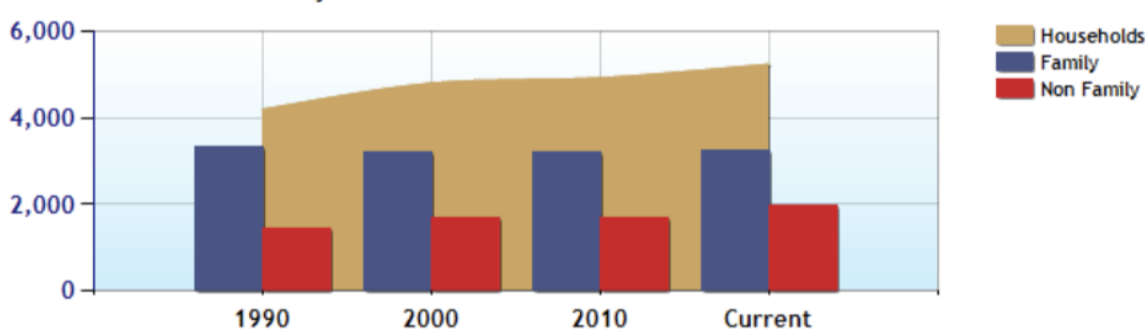

## Demographics near Zip Code 21620

	Zipcode	City	County	National
Population	13,187	5,312	20,255	328,288,910
Population Density	112.9	2,045.7	73.1	92.9
Percent Male	47.0%	44.0%	48.0%	49.0%
Percent Female	53.0%	56.0%	52.0%	51.0%
Median Age	41.9	32.9	45.0	38.6
People per Household	2.3	2.0	2.3	2.6
Median Household Income	\$49,202	\$40,887	\$49,475	\$50,013
Average Income per Capita	\$30,350	\$25,748	\$31,264	\$30,709

Population - Thirty Year Chart

Population Age vs Total Population - Thirty Year Chart

Household Income - Thirty Year Chart

Median Age - Thirty Year Chart

Median Personal Income - Thirty Year Chart

Household Breakdown - Thirty Year Chart

Male/Female Ratio for Zipcode 21620