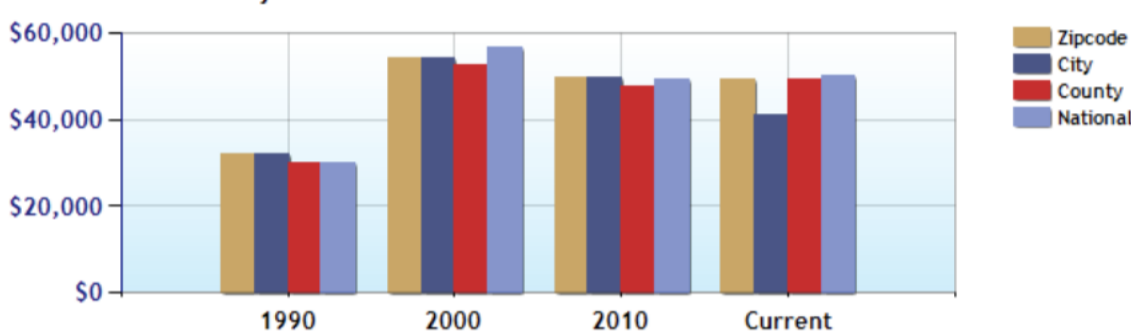

## Demographics near Zip Code 21620

	Zipcode	City	County	National
Population	13,187	5,312	20,255	328,288,910
Population Density	112.9	2,045.7	73.1	92.9
Percent Male	47.0%	44.0%	48.0%	49.0%
Percent Female	53.0%	56.0%	52.0%	51.0%
Median Age	41.9	32.9	45.0	38.6
People per Household	2.3	2.0	2.3	2.6
Median Household Income	\$49,202	\$40,887	\$49,475	\$50,013
Average Income per Capita	\$30,350	\$25,748	\$31,264	\$30,709

Population - Thirty Year Chart

Population Age vs Total Population - Thirty Year Chart

Household Income - Thirty Year Chart

Median Age - Thirty Year Chart

Median Personal Income - Thirty Year Chart

Household Breakdown - Thirty Year Chart