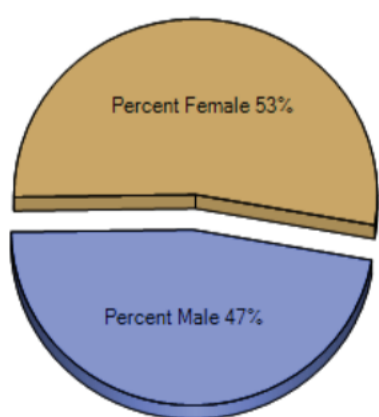

## Demographics near Zip Code 21620

	Zipcode	City	County	National
Population	13,187	5,312	20,255	328,288,910
Population Density	112.9	2,045.7	73.1	92.9
Percent Male	47.0%	44.0%	48.0%	49.0%
Percent Female	53.0%	56.0%	52.0%	51.0%
Median Age	41.9	32.9	45.0	38.6
People per Household	2.3	2.0	2.3	2.6
Median Household Income	\$49,202	\$40,887	\$49,475	\$50,013
Average Income per Capita	\$30,350	\$25,748	\$31,264	\$30,709

Population - Thirty Year Chart

Population Age vs Total Population - Thirty Year Chart

Household Income - Thirty Year Chart

Median Age - Thirty Year Chart

Median Personal Income - Thirty Year Chart

Household Breakdown - Thirty Year Chart

Male/Female Ratio for Zipcode 21620