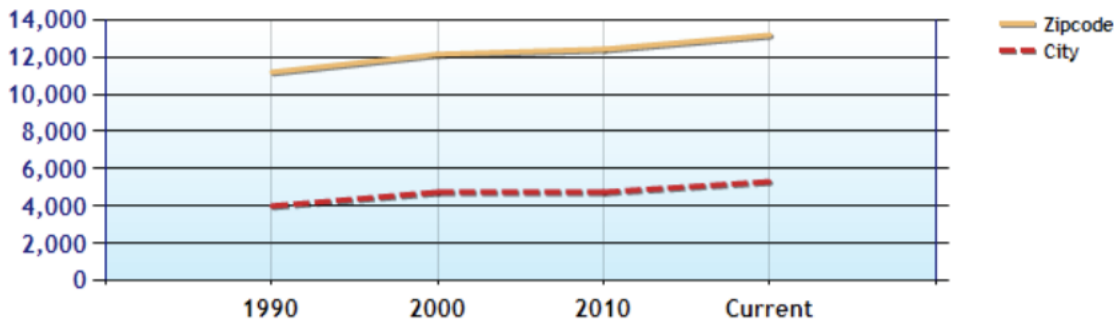

## Demographics near Zip Code 21620

	Zipcode	City	County	National
Population	13,187	5,312	20,255	328,288,910
Population Density	112.9	2,045.7	73.1	92.9
Percent Male	47.0%	44.0%	48.0%	49.0%
Percent Female	53.0%	56.0%	52.0%	51.0%
Median Age	41.9	32.9	45.0	38.6
People per Household	2.3	2.0	2.3	2.6
Median Household Income	\$49,202	\$40,887	\$49,475	\$50,013
Average Income per Capita	\$30,350	\$25,748	\$31,264	\$30,709

Population - Thirty Year Chart

Population Age vs Total Population - Thirty Year Chart

Household Income - Thirty Year Chart

Median Age - Thirty Year Chart

Median Personal Income - Thirty Year Chart

Household Breakdown - Thirty Year Chart