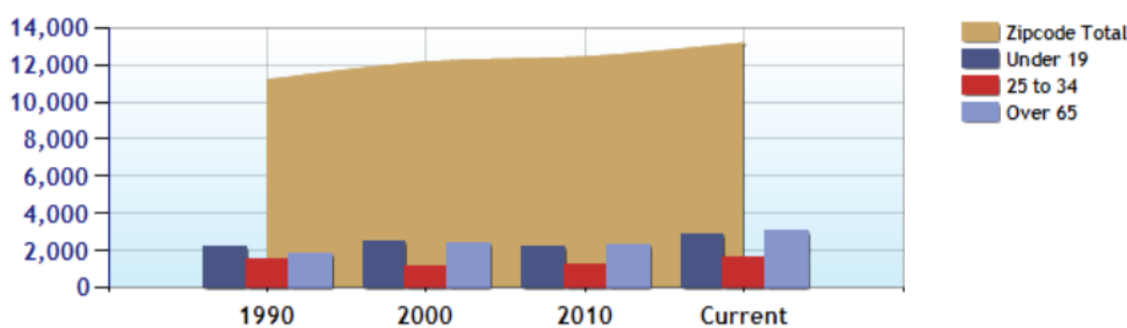

## Demographics near Zip Code 21620

	Zipcode	City	County	National
Population	13,187	5,312	20,255	328,288,910
Population Density	112.9	2,045.7	73.1	92.9
Percent Male	47.0%	44.0%	48.0%	49.0%
Percent Female	53.0%	56.0%	52.0%	51.0%
Median Age	41.9	32.9	45.0	38.6
People per Household	2.3	2.0	2.3	2.6
Median Household Income	\$49,202	\$40,887	\$49,475	\$50,013
Average Income per Capita	\$30,350	\$25,748	\$31,264	\$30,709

Population - Thirty Year Chart

Population Age vs Total Population - Thirty Year Chart

Household Income - Thirty Year Chart

Median Age - Thirty Year Chart

Median Personal Income - Thirty Year Chart

Household Breakdown - Thirty Year Chart