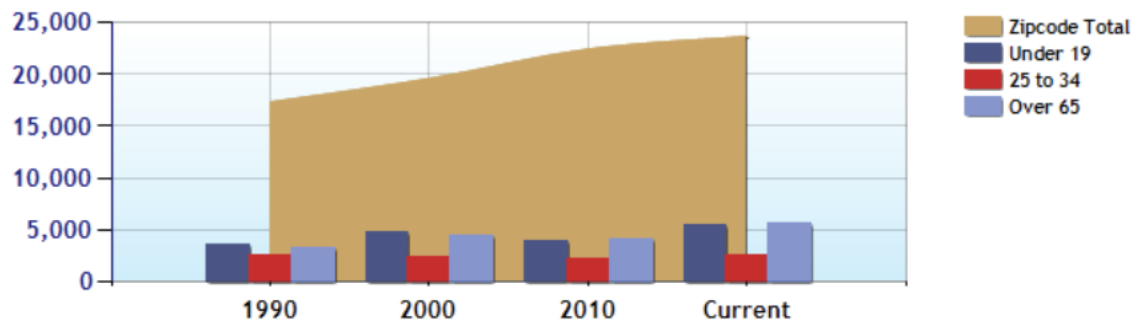

## Demographics near Zip Code 21601

	Zipcode	City	County	National
Population	23,635	15,854	37,790	328,288,910
Population Density	216.0	1,349.4	140.7	92.9
Percent Male	47.0%	47.0%	48.0%	49.0%
Percent Female	53.0%	53.0%	52.0%	51.0%
Median Age	45.1	42.3	48.4	38.6
People per Household	2.3	2.3	2.3	2.6
Median Household Income	\$49,408	\$45,016	\$53,368	\$50,013
Average Income per Capita	\$36,567	\$32,076	\$40,077	\$30,709

### Population - Thirty Year Chart

### Population Age vs Total Population - Thirty Year Chart