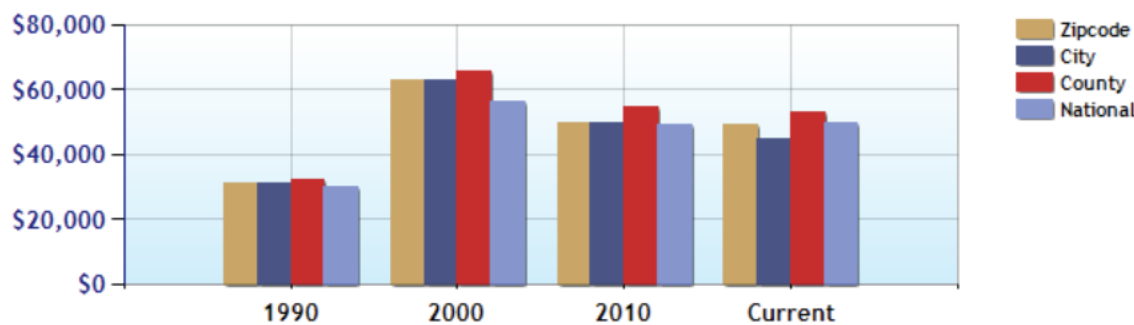

Household Income - Thirty Year Chart