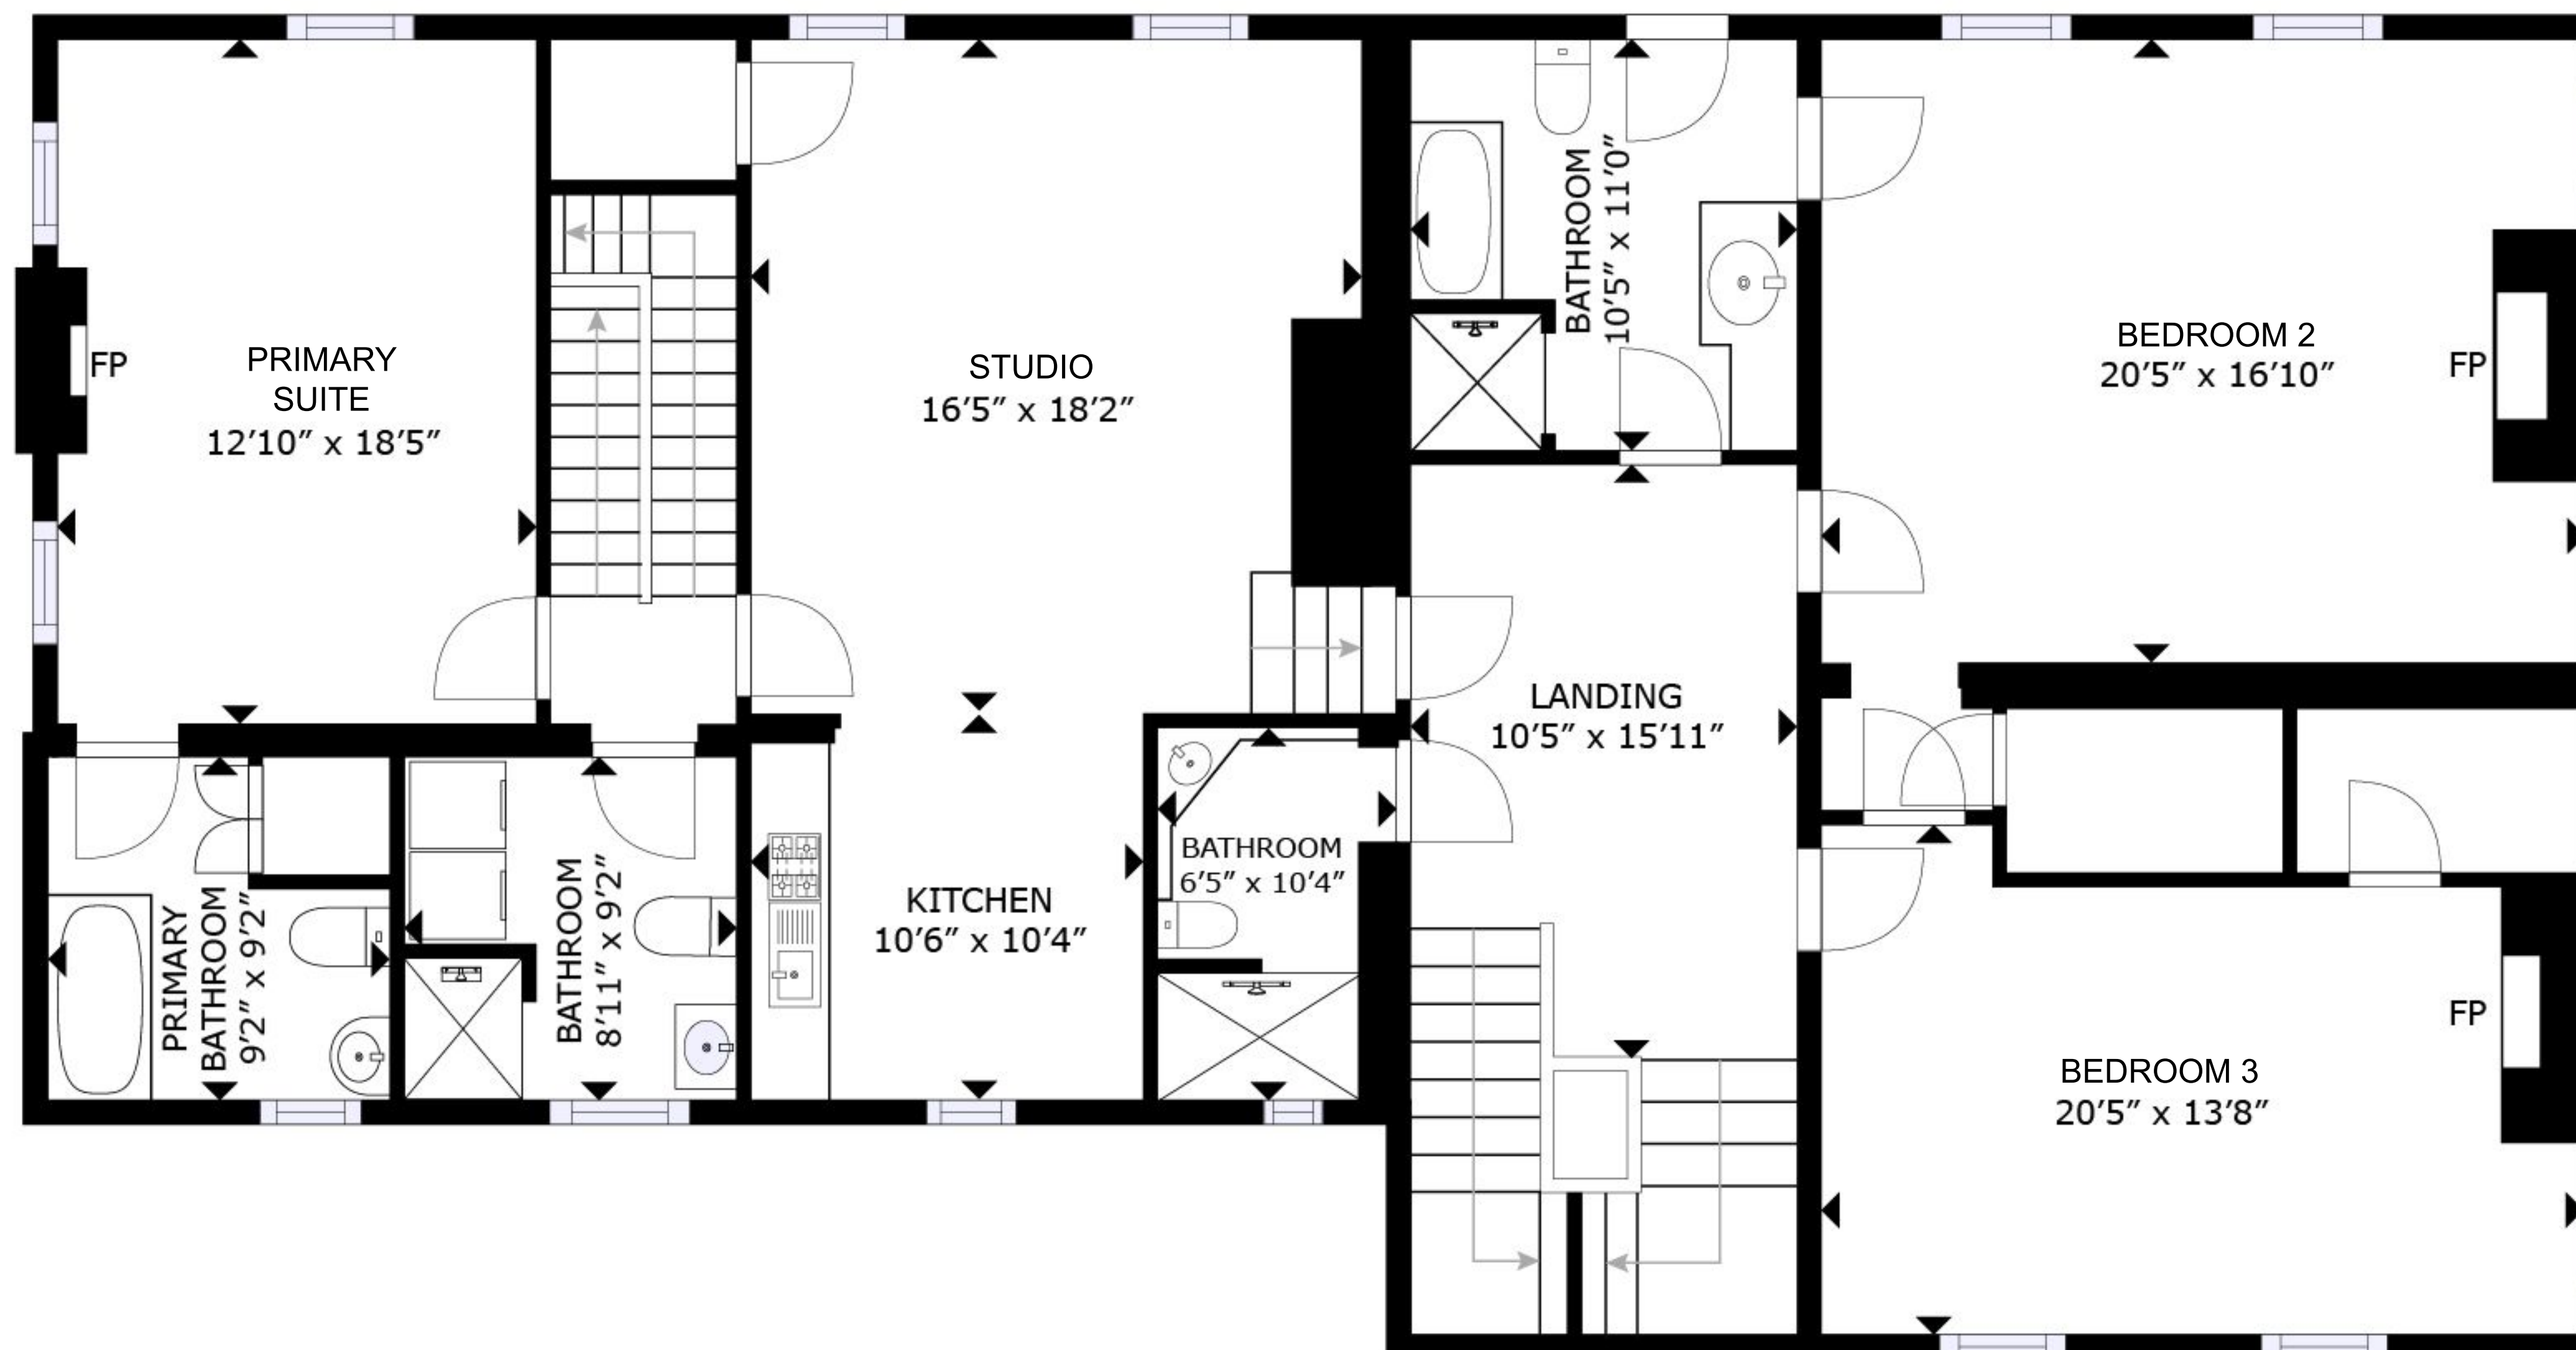

RESIDENCE

27293 SOUTHSIDE ISLAND CREEK RD
TRAPPE MD 21673

GROSS INTERNAL AREA
1ST FLOOR: 2,933 sq. ft, 2ND FLOOR: 2,125 sq. ft
3RD FLOOR: 1,687 sq. ft
TOTAL: 6,745 sq. ft

SIZES AND DIMENSIONS ARE APPROXIMATE, ACTUAL MAY VARY.

27293 SOUTHSIDE ISLAND CREEK RD
TRAPPE MD 21673

GROSS INTERNAL AREA
 1ST FLOOR: 2,933 sq. ft, 2ND FLOOR: 2,125 sq. ft
 3RD FLOOR: 1,687 sq. ft
 TOTAL: 6,745 sq. ft

SIZES AND DIMENSIONS ARE APPROXIMATE, ACTUAL MAY VARY.