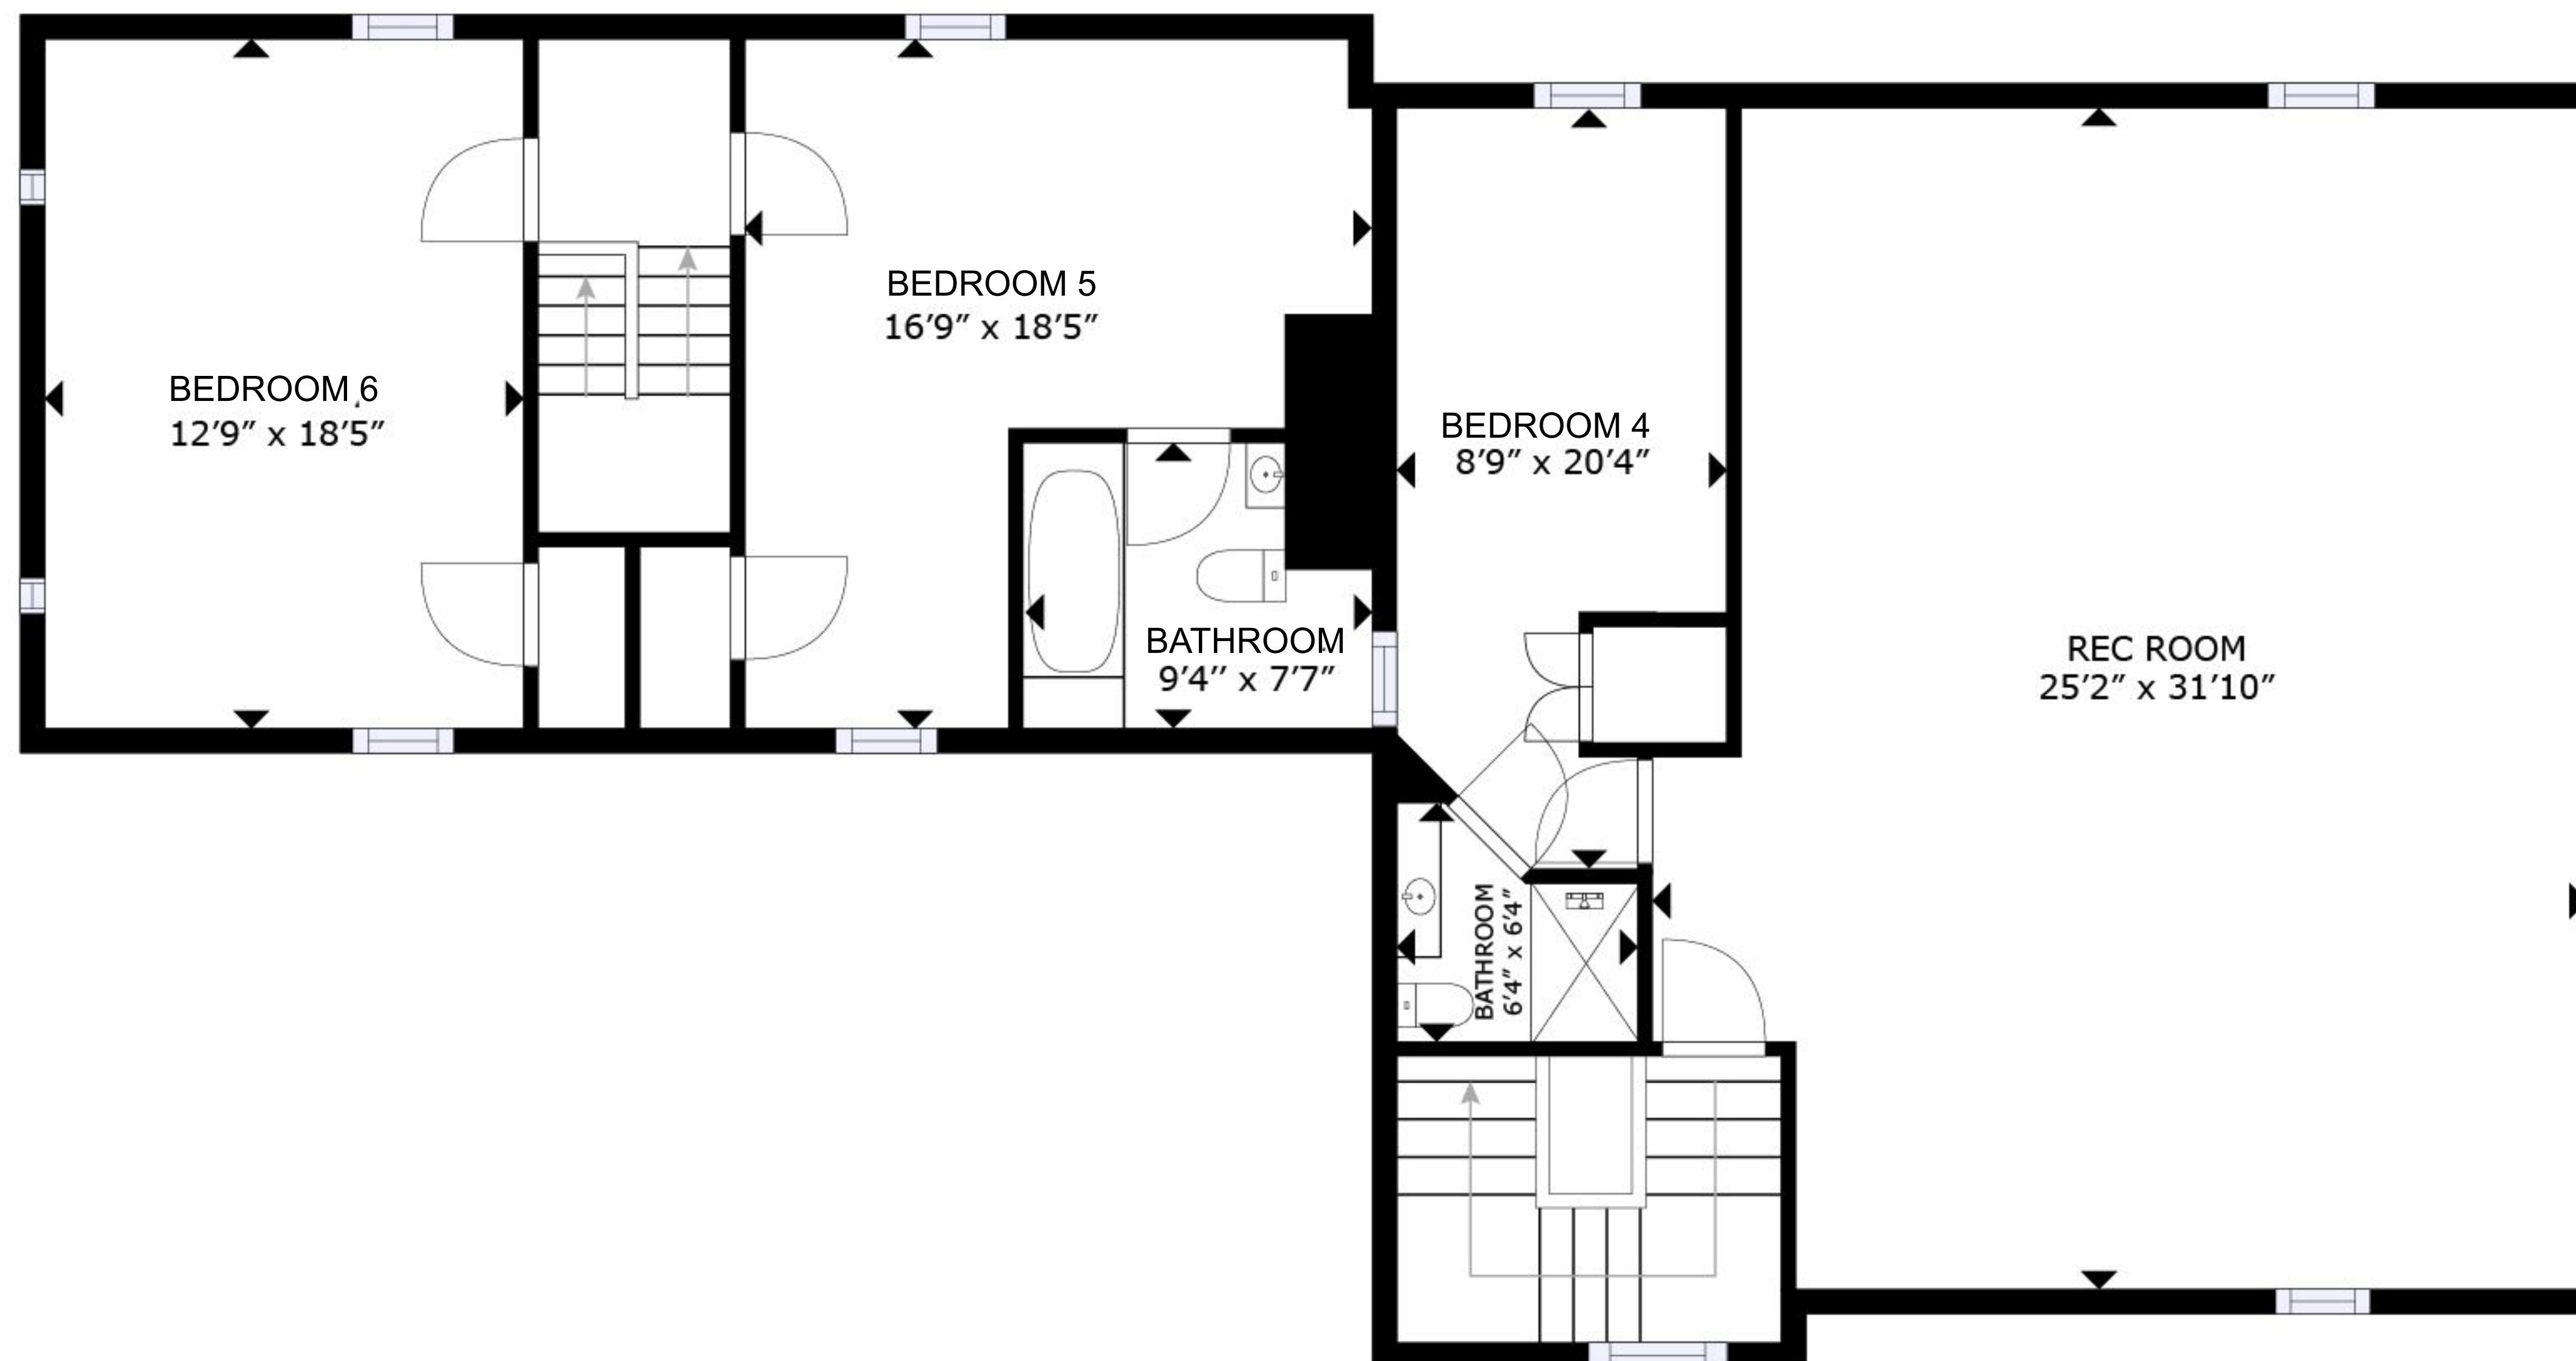

RESIDENCE

27293 SOUTHSIDE ISLAND CREEK RD
TRAPPE MD 21673

GROSS INTERNAL AREA
1ST FLOOR: 2,933 sq. ft, 2ND FLOOR: 2,125 sq. ft
3RD FLOOR: 1,687 sq. ft
TOTAL: 6,745 sq. ft

SIZES AND DIMENSIONS ARE APPROXIMATE, ACTUAL MAY VARY.

27293 SOUTHSIDE ISLAND CREEK RD
TRAPPE MD 21673

GROSS INTERNAL AREA
 1ST FLOOR: 2,933 sq. ft, 2ND FLOOR: 2,125 sq. ft
 3RD FLOOR: 1,687 sq. ft
 TOTAL: 6,745 sq. ft

SIZES AND DIMENSIONS ARE APPROXIMATE, ACTUAL MAY VARY.