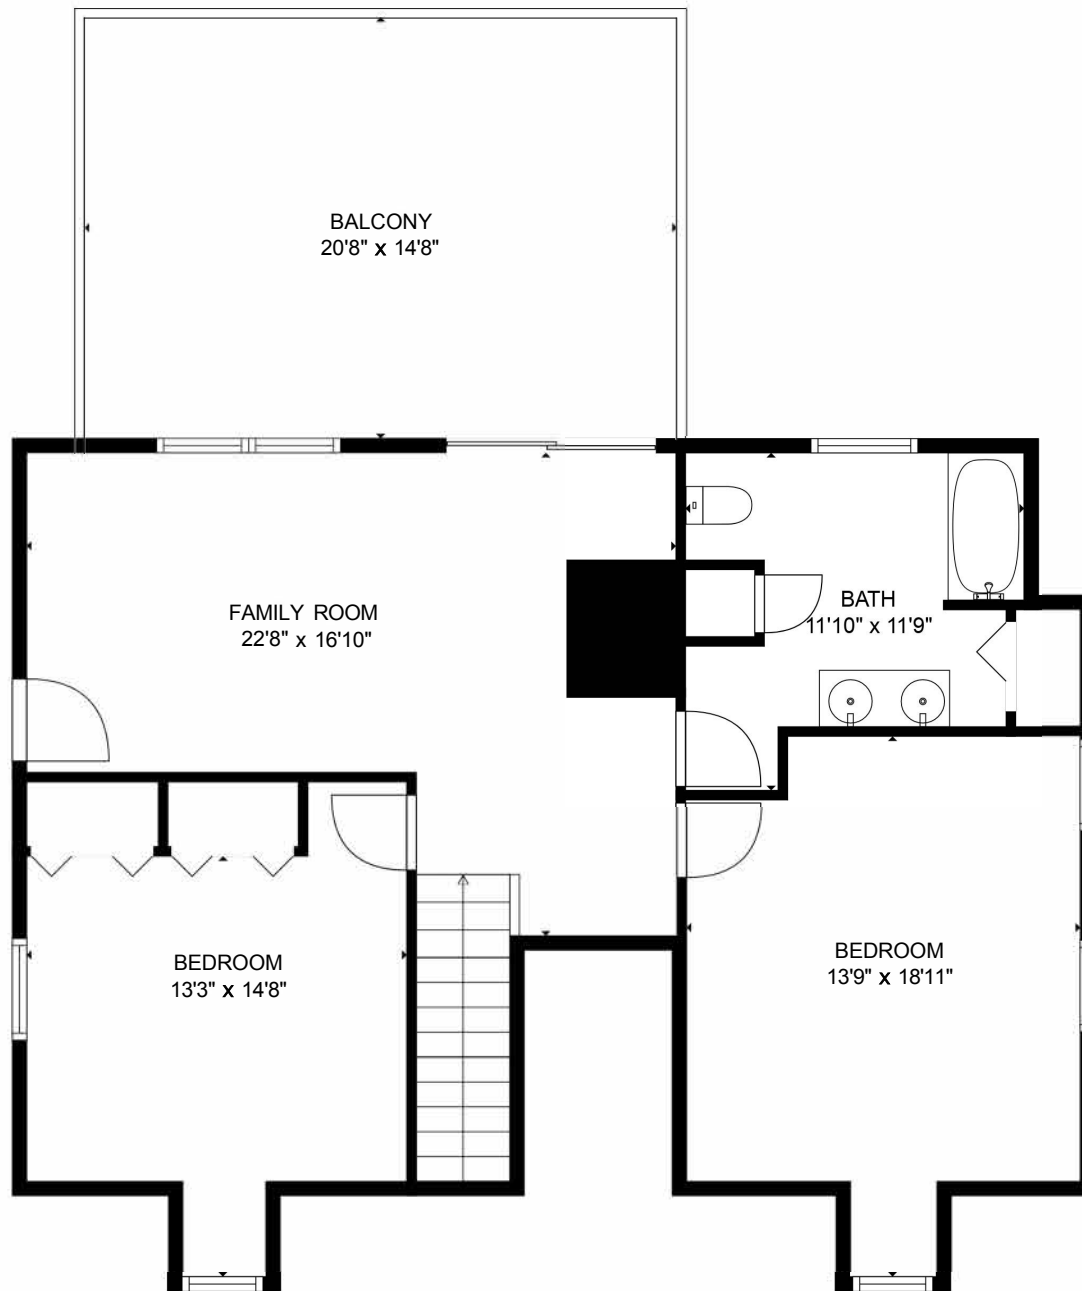

TOTAL: 2446 sq. ft

Below Ground: 0 sq. ft, FLOOR 2: 1597 sq. ft, FLOOR 3 : 799 sq. ft
 EXCLUDED AREAS: BASEMENT: 702 sq. ft, UTILITY: 340 sq. ft, ROOM: 64 sq. ft,
 GARAGE: 974 sq. ft, SCREENED PORCH: 254 sq. ft, PORCH: 128 sq. ft,
 PATIO: 1176 sq. ft, BALCONY: 304 sq. ft,

MEASUREMENTS DEEMED HIGHLY ACCURATE HOWEVER SHOULD NOT BE RELIED UPON WITHOUT VERIFICATION

TOTAL: 2446 sq. ft

Below Ground: 0 sq. ft, FLOOR 2: 1597 sq. ft, FLOOR 3 : 799 sq. ft
 EXCLUDED AREAS: BASEMENT: 702 sq. ft, UTILITY: 340 sq. ft, ROOM: 64 sq. ft,
 GARAGE: 974 sq. ft, SCREENED PORCH: 254 sq. ft, PORCH: 128 sq. ft,
 PATIO: 1176 sq. ft, BALCONY: 304 sq. ft,

MEASUREMENTS DEEMED HIGHLY ACCURATE HOWEVER SHOULD NOT BE RELIED
 UPON WITHOUT VERIFICATION

TOTAL: 2446 sq. ft

Below Ground: 0 sq. ft, FLOOR 2: 1597 sq. ft, FLOOR 3: 50 sq. ft, FLOOR 4: 799 sq. ft
EXCLUDED AREAS: BASEMENT: 702 sq. ft, UTILITY: 340 sq. ft, ROOM: 64 sq. ft,
GARAGE: 974 sq. ft, SCREENED PORCH: 254 sq. ft, PORCH: 128 sq. ft,
PATIO: 1176 sq. ft, CARPORT: 1232 sq. ft, BALCONY: 304 sq. ft,
LOW CEILING: 93 sq. ft