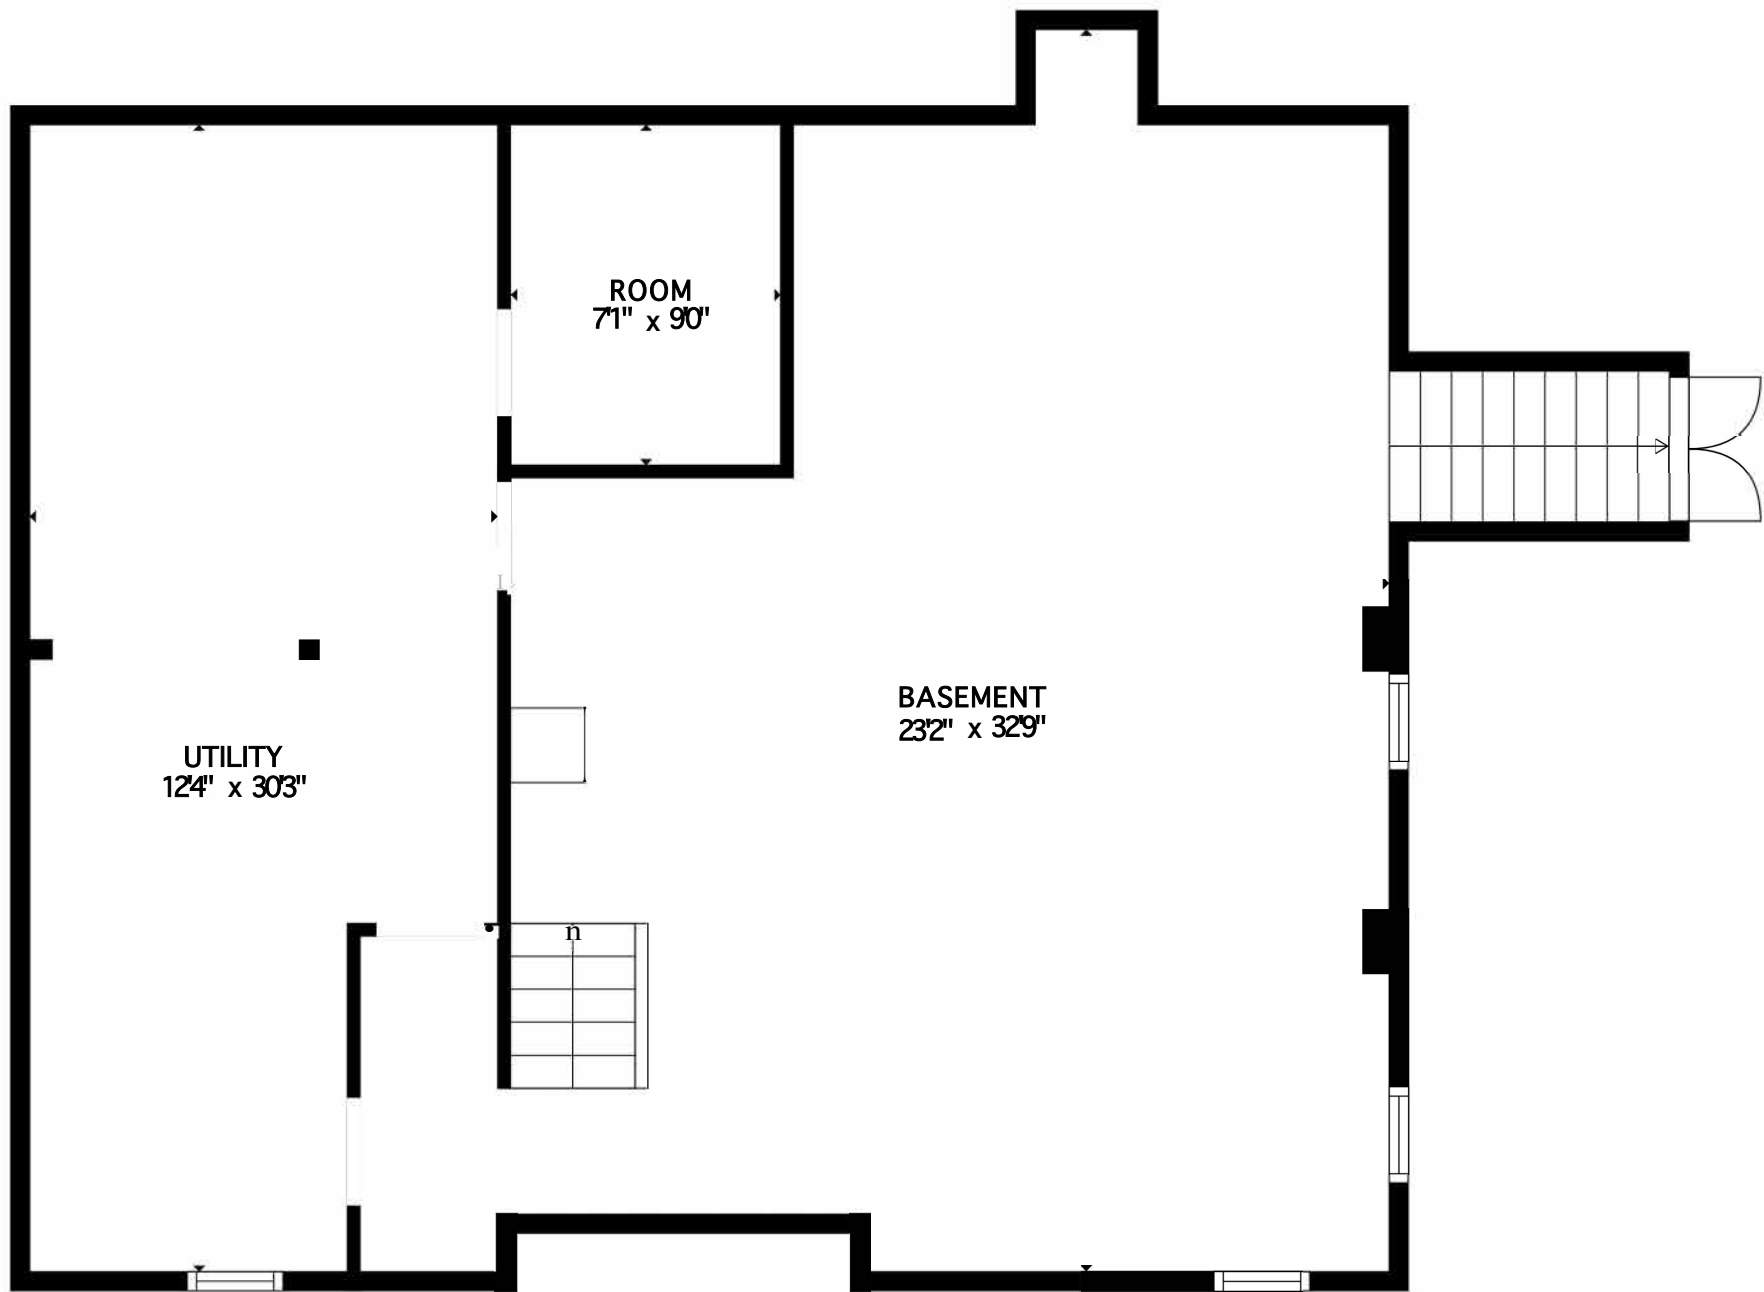

TOTAL: 2446 sq. ft

Below Ground: 0 sq. ft, FLOOR 2: 1597 sq. ft, FLOOR 3 : 799 sq. ft
 EXCLUDED AREAS: BASEMENT: 702 sq. ft, UTILITY: 340 sq. ft, ROOM: 64 sq. ft,
 GARAGE: 974 sq. ft, SCREENED PORCH: 254 sq. ft, PORCH: 128 sq. ft,
 PATIO: 1176 sq. ft, BALCONY: 304 sq. ft,

MEASUREMENTS DEEMED HIGHLY ACCURATE HOWEVER SHOULD NOT BE RELIED UPON WITHOUT VERIFICATION

TOTAL: 2446 sq. ft

Below Ground: 0 sq. ft, FLOOR 2: 1597 sq. ft, FLOOR 3 : 799 sq. ft
 EXCLUDED AREAS: BASEMENT: 702 sq. ft, UTILITY: 340 sq. ft, ROOM: 64 sq. ft,
 GARAGE: 974 sq. ft, SCREENED PORCH: 254 sq. ft, PORCH: 128 sq. ft,
 PATIO: 1176 sq. ft, BALCONY: 304 sq. ft,

MEASUREMENTS DEEMED HIGHLY ACCURATE HOWEVER SHOULD NOT BE RELIED
 UPON WITHOUT VERIFICATION

TOTAL: 2446 sq. ft

Below Ground: 0 sq. ft, FLOOR 2: 1597 sq. ft, FLOOR 3: 50 sq. ft, FLOOR 4: 799 sq. ft
EXCLUDED AREAS: BASEMENT: 702 sq. ft, UTILITY: 340 sq. ft, ROOM: 64 sq. ft,
GARAGE: 974 sq. ft, SCREENED PORCH: 254 sq. ft, PORCH: 128 sq. ft,
PATIO: 1176 sq. ft, CARPORT: 1232 sq. ft, BALCONY: 304 sq. ft,
LOW CEILING: 93 sq. ft