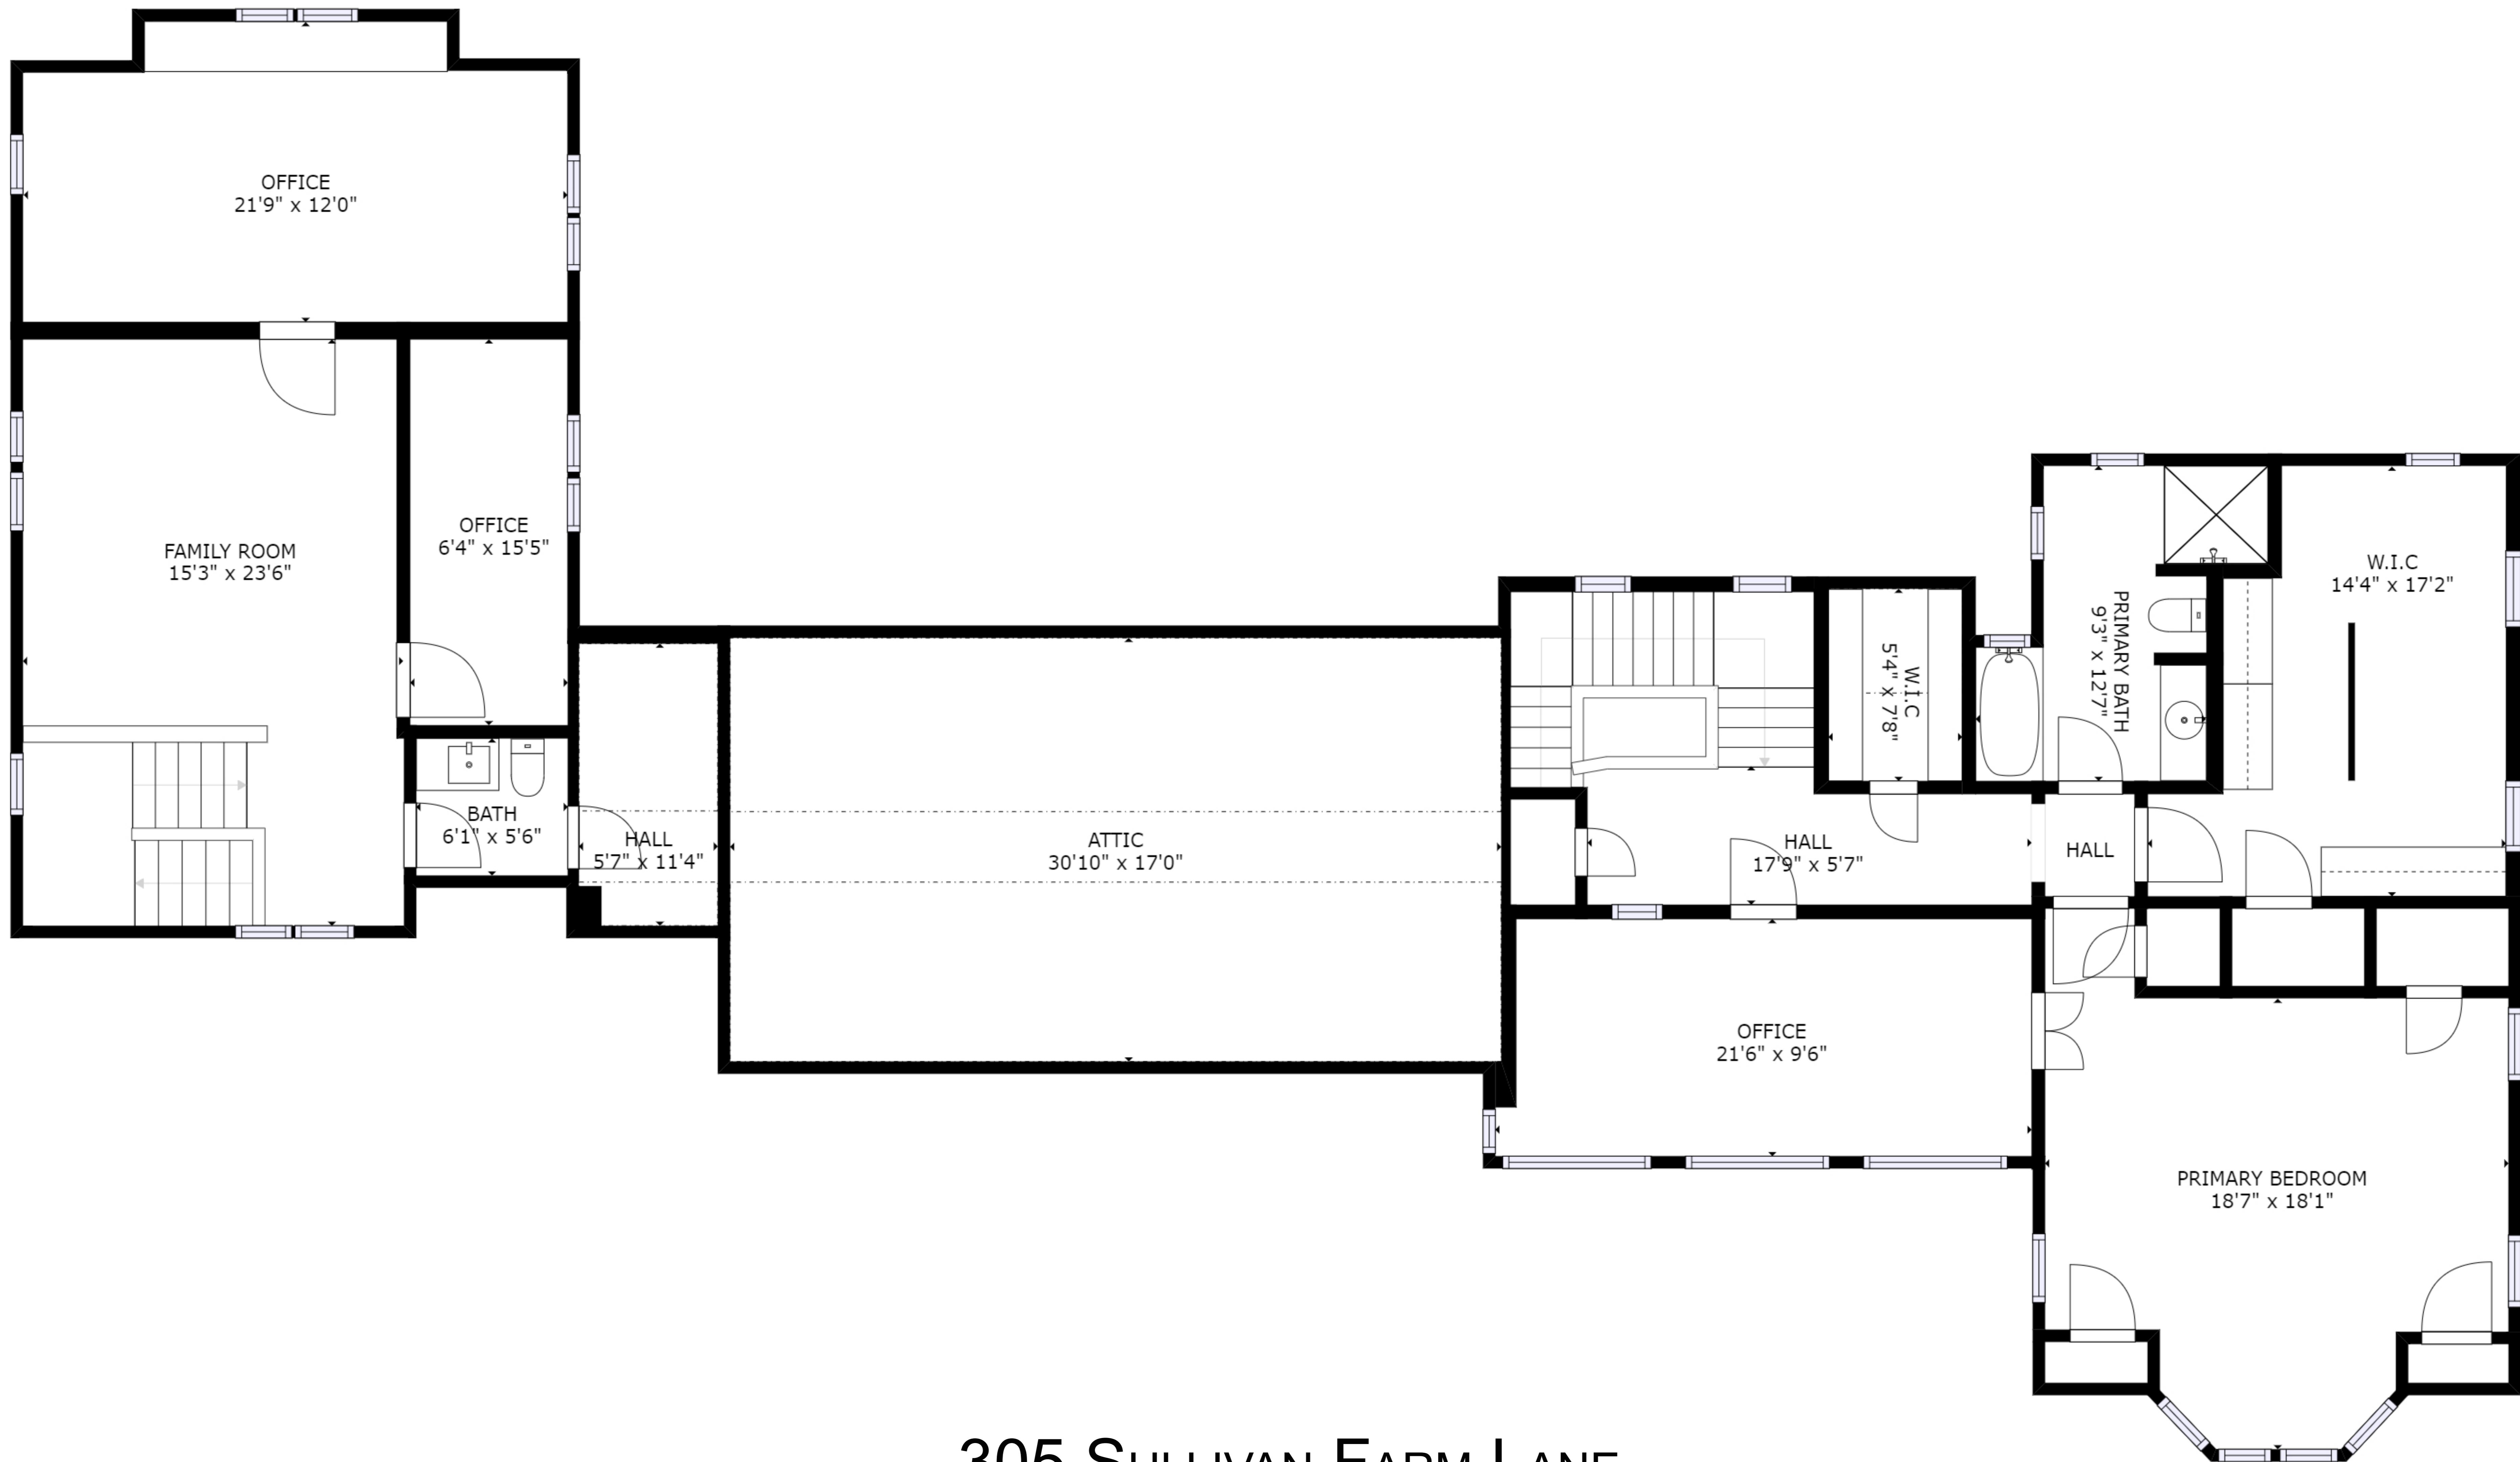

305 SULLIVAN FARM LANE

STEVENSVILLE, MD 21666

GROSS INTERNAL AREA
 FLOOR 1: 2324 sq. ft, FLOOR 2: 2021 sq. ft
 EXCLUDED AREAS: , GARAGE: 518 sq. ft
 REDUCED HEADROOM BELOW 1.5M: 506 sq. ft
 TOTAL: 4345 sq. ft

SIZES AND DIMENSIONS ARE APPROXIMATE, ACTUAL MAY VARY.

305 SULLIVAN FARM LANE

STEVENSVILLE, MD 21666

GROSS INTERNAL AREA
 FLOOR 1: 2324 sq. ft, FLOOR 2: 2021 sq. ft
 EXCLUDED AREAS: , GARAGE: 518 sq. ft
 REDUCED HEADROOM BELOW 1.5M: 506 sq. ft
 TOTAL: 4345 sq. ft

SIZES AND DIMENSIONS ARE APPROXIMATE, ACTUAL MAY VARY.