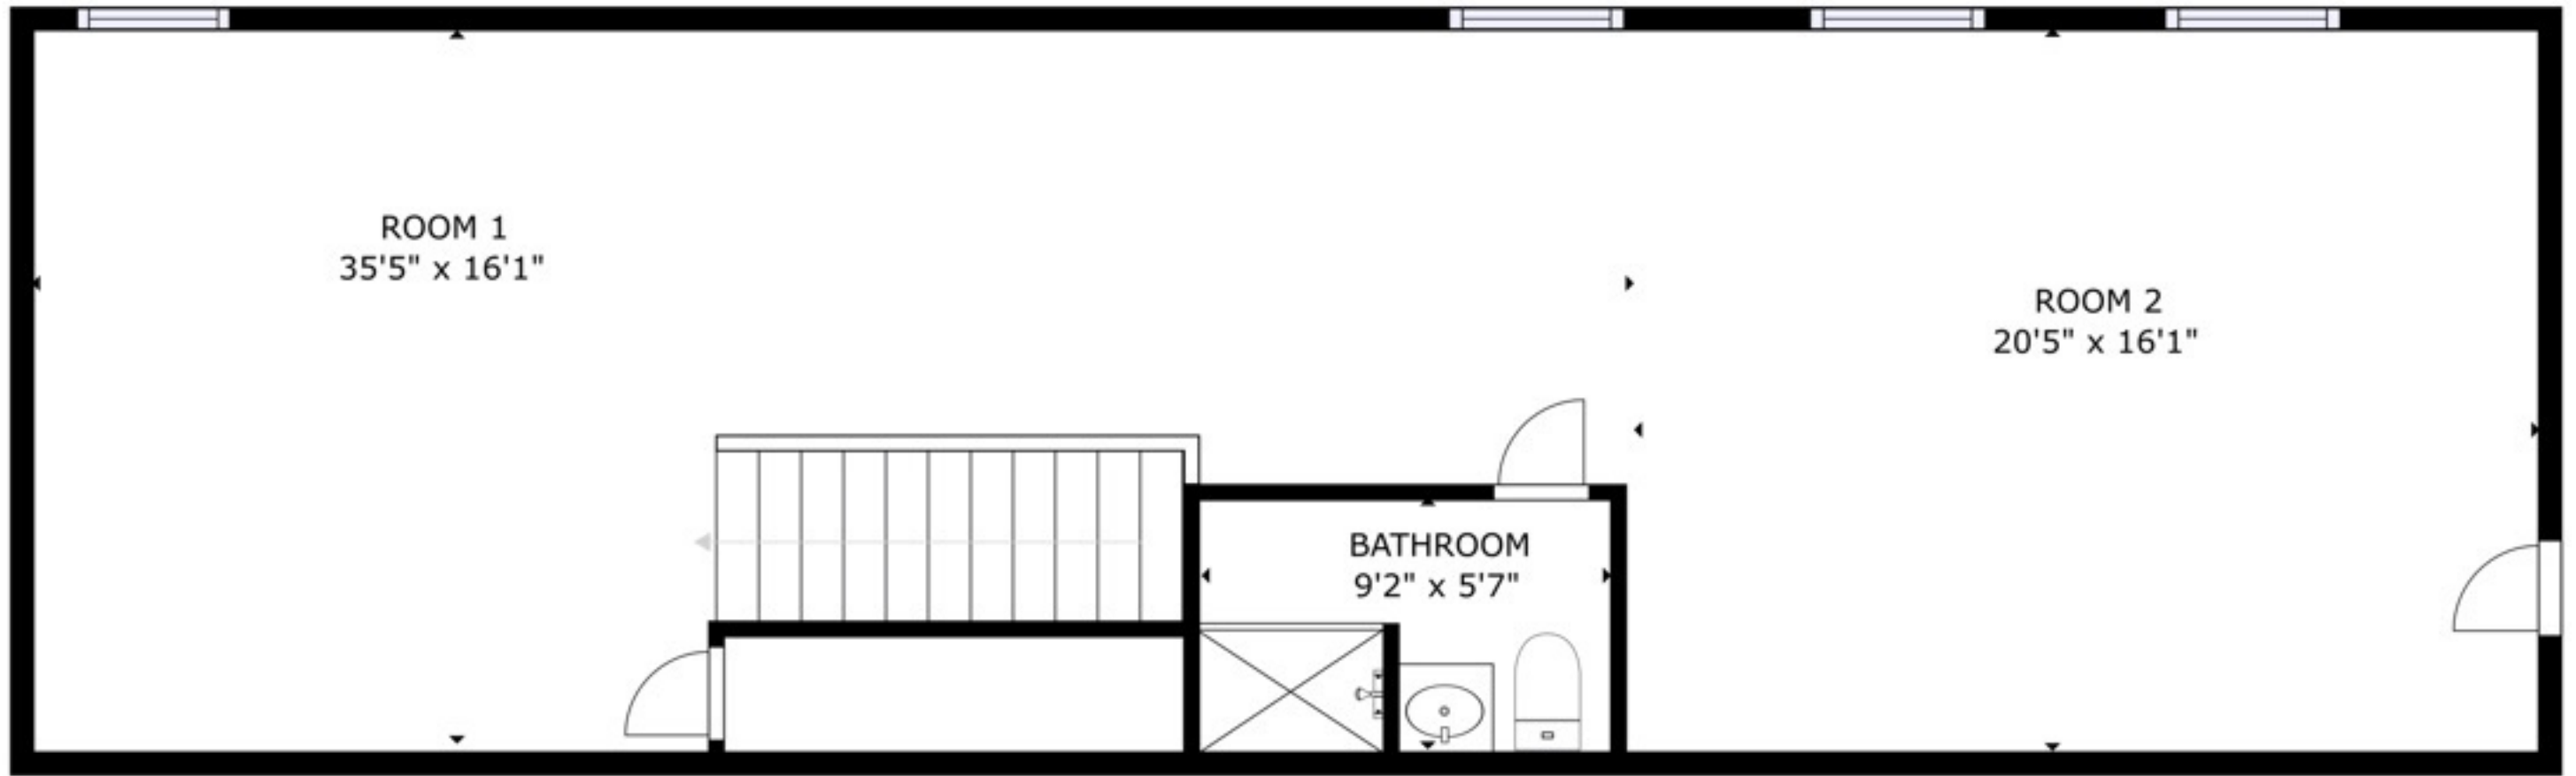

GROSS INTERNAL AREA
 FLOOR 1: 3031 sq ft, FLOOR 2: 897 sq ft
 TOTAL: 3928 sq ft

SIZES AND DIMENSIONS ARE APPROXIMATE, ACTUAL MAY VARY.

GROSS INTERNAL AREA
FLOOR 1: 3031 sq ft, FLOOR 2: 897 sq ft
TOTAL: 3928 sq ft

SIZES AND DIMENSIONS ARE APPROXIMATE, ACTUAL MAY VARY.